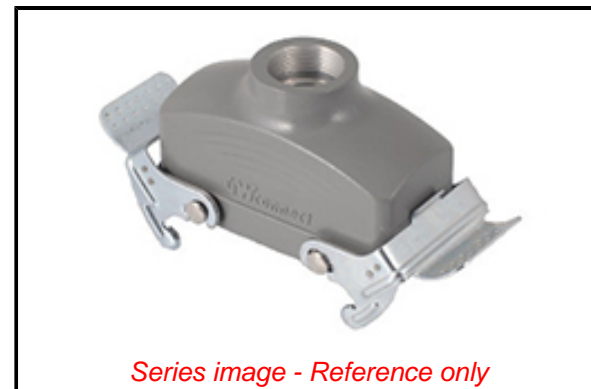

PLEASE CHECK WWW.MOLEX.COM FOR LATEST PART INFORMATION

Part Number: [0936013238](#)
Status: **Active**
Overview: GWconnect Heavy Duty Connectors (HDC)
Description: GWconnect STD - Standard, Double Lever Hood, Die-cast Aluminum, with 2 Levers, Top Entry, Size 24B «104x27», M25 Extended Thread, Grey

Documents:

[RoHS Certificate of Compliance (PDF)](#)

Agency Certification

CSA 256883
UL E249674

General

Product Family Industrial Connectors / Enclosures
Series [93601](#)
Color - Cable Jacket N/A
Component Size 24B «104X27»
Component Type Double Lever Hood
Exclude SD Check Yes
IP Rating IP66, IP69
Overview [GWconnect Heavy Duty Connectors (HDC)](#)
Product Category Heavy Duty Connectors
Product Name GWconnect
Standard ANSI/UL 50, ANSI/UL 50 E, CSA C22.2 No.94-1-2, EN 61984
Type STD
UPC 887191879116

Physical

Entry Location Top
Hood Coating Polyester Powder
Hood Color GREY RAL 7037
Lock to Mating Part Yes
Material - Hood Die-cast Aluminum
Material - Lever Galvanized Steel
Net Weight 268.000/g
Number of Levers 2
Packaging Type Bag
Thread Size M25
Thread Type (M) Metric

Electrical

Voltage - Maximum 500V

Material Info

Engineering Number 7824.5066.0

EU ELV

Not Relevant

EU RoHS

Not Reviewed

REACH SVHC

Not Reviewed

Halogen-Free

Status

Not Reviewed

For more information, please visit [Contact US](#)

China ROHS	Not Reviewed
ELV	Not Relevant
RoHS Phthalates	Not Reviewed

China RoHS

Search Parts in this Series

[93601 Series](#)

Use With

Size 24B «104x27» S-D, S-DD, S-E, S-EE, S-EP, S-ES, S-HSB, S-ESHV, S-K, S-M, and S-EHV Inserts