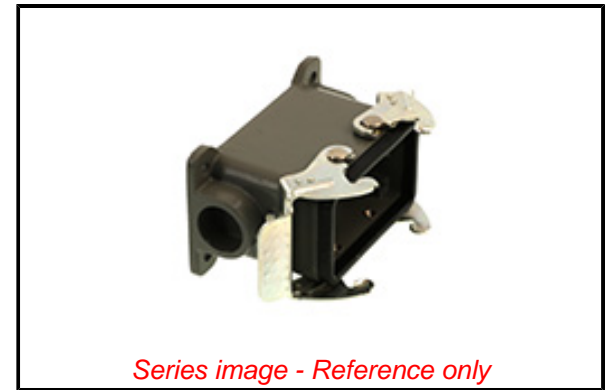

PLEASE CHECK WWW.MOLEX.COM FOR LATEST PART INFORMATION

Part Number: [0936011537](#)
Status: **Active**
Overview: GWconnect Heavy Duty Connectors (HDC)
Description: GWconnect STD - Standard, Double Lever Surface Mount Housing, Die-cast Aluminum, with 2 Levers, with Gasket, Size 10B «57x27», Pg16 Thread, Grey

Documents:

[Drawing (PDF)](#) [RoHS Certificate of Compliance (PDF)](#)

Agency Certification

CSA 256883
UL E249674

General

Product Family Industrial Connectors / Enclosures
Series [93601](#)
Component Size 10B «57X27»
Component Type Double Lever SMT Housing
IP Rating IP66
Overview [GWconnect Heavy Duty Connectors (HDC)](#)
Product Category Heavy Duty Connectors
Product Name GWconnect
Standard ANSI/UL 50, ANSI/UL 50 E, CSA C22.2 No.94-1-2, EN 61984
Taxonomy Heavy-Duty Connectors
Type STD
UPC 887191828824

Physical

Housing Coating Polyester Powder
Housing Color Grey RAL 7037
Lock to Mating Part Yes
Material - Gasket NBR
Material - Housing Die-cast Aluminum
Material - Lever Galvanized Steel
Mounting Style Surface Mount
Net Weight 255.000/g
Number of Levers 2
Packaging Type Bag
Thread Size Pg16
Thread Type (Pg)

Electrical

Voltage - Maximum 500V

Material Info

Engineering Number 7810.6322.0

Reference - Drawing Numbers

Sales Drawing 936011559-000, 936012561-000

Series image - Reference only

EU ELV

Not Relevant

EU RoHS

Compliant

REACH SVHC

Not Contained Per -
D(2022)4187-DC (10
June 2022)

Halogen-Free

Status

Low-Halogen

For more information, please visit [Contact US](#)

China ROHS

ELV

RoHS Phthalates

ZZCERT_CE -

Declaration of

Conformity

China RoHS

Green Image

Not Relevant

Not Contained

CER_4000400719_00_000.pdf

Search Parts in this Series

[93601 Series](#)

Use With

Size 10B «57x27» S-D, S-DD, S-E, S-EE, S-EP, S-ES, S-HSB, S-ESHV, S-K, S-M, and S-EHV Inserts