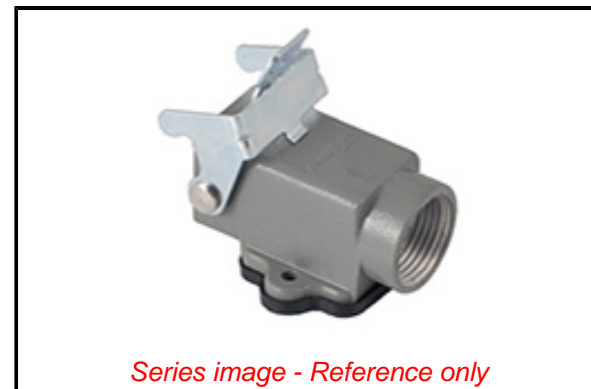

PLEASE CHECK WWW.MOLEX.COM FOR LATEST PART INFORMATION

Part Number: [0936010679](#)
Status: **Active**
Overview: GWconnect Heavy Duty Connectors (HDC)
Description: GWconnect STD - Standard, Single Lever Bulkhead Mount Housing, Die-cast Aluminum, with 1 Lever, Right Angle, with Gasket, Size 3A«21x21», M20 Thread, Grey

Documents:

[RoHS Certificate of Compliance (PDF)](#)

Agency Certification

CSA 256883
UL E249674

General

Product Family Industrial Connectors / Enclosures
Series [93601](#)
Color - Cable Jacket N/A
Comments IP67 with screw gasket., IP67 with screw gasket.
Component Size 3A «21x21»
Component Type Single Lever Bulkhead Housing
Exclude SD Check Yes
IP Rating IP66, IP67
Overview [GWconnect Heavy Duty Connectors (HDC)](#)
Product Category Heavy Duty Connectors
Product Name GWconnect
Standard ANSI/UL 50, ANSI/UL 50 E, CSA C22.2 No.94-1-2, EN 61984
Type STD
UPC 887191842066

Physical

Housing Coating Polyester Powder
Housing Color Grey RAL 7037
Lock to Mating Part Yes
Material - Gasket NBR
Material - Housing Die-cast Aluminum
Material - Lever Stainless Steel
Mounting Style Bulkhead
Net Weight 30.000/g
Number of Levers 1
Packaging Type Bag
Thread Size M20
Thread Type (M) Metric

Electrical

Voltage - Maximum 500V

Material Info

Engineering Number 7803.6226.A

EU ELV

Not Relevant

EU RoHS

Not Reviewed

REACH SVHC

Not Reviewed

Halogen-Free

Status

Not Reviewed

For more information, please visit [Contact US](#)

China ROHS	Not Reviewed
ELV	Not Relevant
RoHS Phthalates	Not Reviewed

China RoHS

Search Parts in this Series

[93601 Series](#)

Use With

Size 3A «21x21» S-A, S-D, and S-Q Inserts