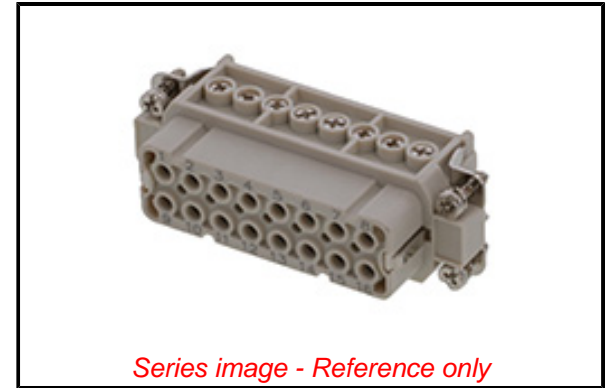

PLEASE CHECK WWW.MOLEX.COM FOR LATEST PART INFORMATION

Part Number: [0936010143](#)
Status: **Active**
Overview: GWconnect Heavy Duty Connectors (HDC)
Description: GWconnect Screw Terminal Insert, Female, 16-Pole, 16A, Numbered 1-16, with Wire Protection, Silver (Ag) Plated Contacts, Size 16A «66x16»

Documents:

[RoHS Certificate of Compliance (PDF)](#)

Agency Certification

CSA 256883
UL E249674

General

Product Family Industrial Connectors / Enclosures
Series [93601](#)
Component Size 16A «66X16»
Component Type Inserts - Screw Terminal
Insert Series S-A
Overview [GWconnect Heavy Duty Connectors (HDC)](#)
Product Category Heavy Duty Connectors
Product Name GWconnect
Standard CSA C22.2 NO. 182.3, EN 60664-1, EN 61984, UL 1977
Taxonomy Heavy-Duty Connectors
UPC 887191873114

Physical

Durability (mating cycles max) 500
Flammability UL 94V-0
Gender Female
Insert Color Grey
Material - Contact Copper Alloy
Material - Insert Polycarbonate
Material - Plating Silver
Net Weight 66.000/g
Number of Rows 2
Packaging Type Bag
Polarized to Mating Part Yes
Poles 16
Stripping Length 7.00mm
Temperature Range - Operating -40° to +125°C
Tightening Test Torque 0.50 Nm
Wire Size AWG 14-20
Wire Size mm² 0.50-2.50

Electrical

Current - Maximum per Contact 16.0A
Voltage - Maximum 250V
Wire Protection Yes

Material Info

Engineering Number 7216.4402.0

Series image - Reference only

EU ELV

Not Relevant

EU RoHS

Compliant with Exemption 6(c)

REACH SVHC

Contained Per - D(2022)4187-DC (10 June 2022)

Lead

Halogen-Free

Status

Low-Halogen

For more information, please visit [Contact US](#)

China ROHS

ELV

RoHS Phthalates

China RoHS

50 Image

Not Relevant

Not Contained

Search Parts in this Series

[93601](#) Series

Mates With

[936010147](#) Male Screw Terminal Insert

Use With

Size 16A «66x16» Hoods and Housings