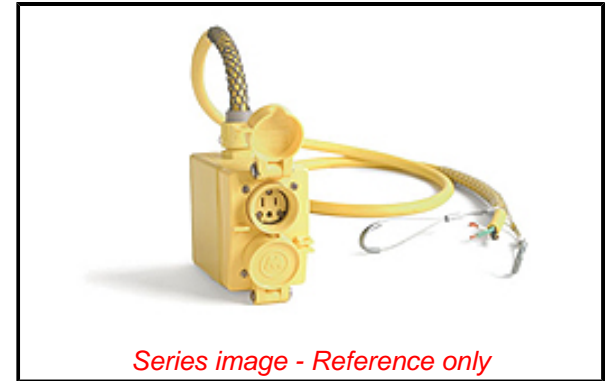

PLEASE CHECK WWW.MOLEX.COM FOR LATEST PART INFORMATION

Part Number: [1301380087](#)

Status: **Active**

Overview: [Watertite Extreme Wet-Location Wiring Solutions](#)

Description: Watertite Multiple Outlet Pendant Box, (2) NEMA 5-15 Duplex with Flip Lids, 4.57m (15.0') Cord Length, 12/3 SOOW Cord, Double Eye Wire Mesh Support Grip

Documents:

[Brochure (PDF)](#)

[RoHS Certificate of Compliance (PDF)](#)

General

Product Family	Power Distribution
Series	130138
Enclosure Rating	NEMA 4
GFCI Reset	N/A
Mounting Style	Portable
Open Neutral Relay	N/A
Overview	Watertite Extreme Wet-Location Wiring Solutions
Product Name	Watertite
Receptacle Type	Duplex
Taxonomy	Power Distribution
Type	Multiple Outlet Box
UPC	78678881389

Physical

Cord Diameter	13.59mm (.535")
Cord Grip Body Size	F3 3/4"
Cord Length	4.57m (15.0')
Feed-Thru	No
Flip Lid	Yes
Material - Housing	Rubber
Net Weight	412.000/kg
Number of Receptacles	2
Packaging Type	Carton

Electrical

Cord Type	14/3 SOOW
Current - Maximum per Contact	15.0A
GFCI	No
Ground Continuity Monitor	No
NEMA Configuration	NEMA 5-15
Voltage - Maximum	N/A

Material Info

Engineering Number	70W47M143

EU ELV

Not Relevant

EU RoHS

Not Relevant

REACH SVHC

Not Reviewed

Halogen-Free

Status

Not Reviewed

For more information, please visit [Contact US](#)

China ROHS

Not Relevant

ELV

Not Relevant

RoHS Phthalates

Not Reviewed

Search Parts in this Series

[130138](#) Series