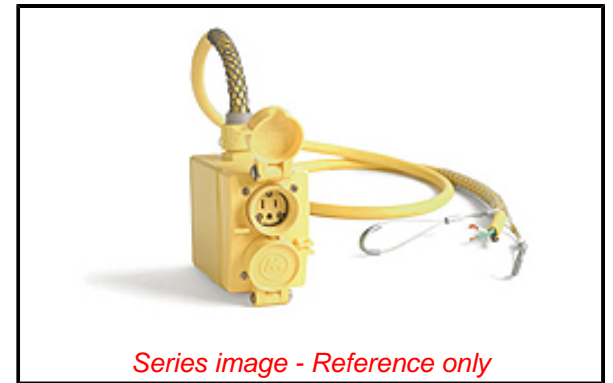

PLEASE CHECK WWW.MOLEX.COM FOR LATEST PART INFORMATION

Part Number: [1301380088](#)
Status: **Active**
Overview: [Watertite Extreme Wet-Location Wiring Solutions](#)
Description: Watertite Multiple Outlet Pendant Box, GFCI, (1) NEMA 5-15 Duplex with Flip Lids, 4.57m (15.0') Cord Length, 12/3 SOOW Cord, Double Eye Wire Mesh Support Grip

Physical

Cord Diameter	13.59mm (.535")
Cord Grip Body Size	F3 3/4"
Cord Length	4.57m (15.0')
Feed-Thru	No
Flip Lid	Yes
Material - Housing	Rubber
Net Weight	412.000/kg
Number of Receptacles	1
Packaging Type	Carton

Electrical

Cord Type	14/3 SOOW
Current - Maximum per Contact	15.0A
GFCI	Yes
Ground Continuity Monitor	No
NEMA Configuration	NEMA 5-15
Voltage - Maximum	120V

Material Info

Engineering Number	70W47M143GF
--------------------	-------------