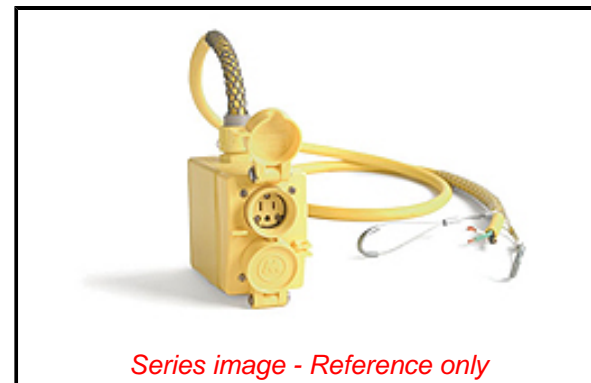

PLEASE CHECK WWW.MOLEX.COM FOR LATEST PART INFORMATION

Part Number: [1301380083](#)
Status: **Active**
Overview: [Watertite Extreme Wet-Location Wiring Solutions](#)
Description: Watertite Multiple Outlet Pendant Box, GFCI, (1) NEMA 5-15 Duplex with Flip Lids, 7.62m (25.0') Cord Length, 12/3 SOOW Cord, Double Eye Wire Mesh Support Grip

Documents:

[Brochure (PDF)](#) [RoHS Certificate of Compliance (PDF)](#)

General

Product Family	Power Distribution
Series	130138
Enclosure Rating	NEMA 4
GFCI Reset	Manual
Mounting Style	Portable
Open Neutral Relay	No
Overview	Watertite Extreme Wet-Location Wiring Solutions
Product Name	Watertite
Receptacle Type	Duplex
Taxonomy	Power Distribution
Type	Multiple Outlet Box
UPC	78678823265

Physical

Cord Diameter	13.59mm (.535")
Cord Grip Body Size	F3 3/4"
Cord Length	7.62m (25.0')
Feed-Thru	No
Flip Lid	Yes
Material - Housing	Rubber
Net Weight	55.110/g
Number of Receptacles	1
Packaging Type	Carton

Electrical

Cord Type	14/3 SOOW
Current - Maximum per Contact	15.0A
GFCI	Yes
Ground Continuity Monitor	No
NEMA Configuration	NEMA 5-20
Voltage - Maximum	N/A

Material Info

Engineering Number	70W47A143GF

EU ELV

Not Reviewed

EU RoHS

Not Reviewed

REACH SVHC

Not Reviewed

Halogen-Free

Status

Not Reviewed

For more information, please visit [Contact US](#)

China ROHS

Not Reviewed

ELV

Not Reviewed

RoHS Phthalates

Not Reviewed

Search Parts in this Series

[130138](#) Series