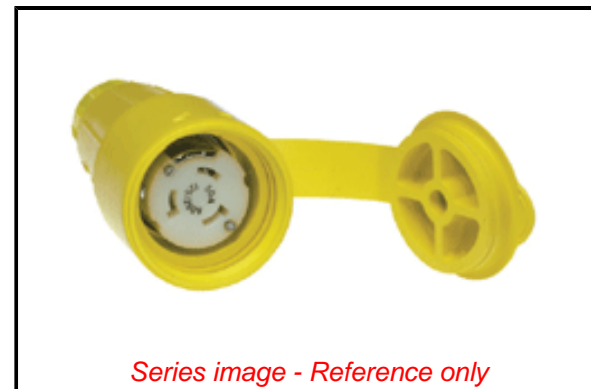

PLEASE CHECK WWW.MOLEX.COM FOR LATEST PART INFORMATION

Part Number: [1301550104](#)
Status: **Active**
Overview: [Watertite Extreme Wet-Location Wiring Solutions](#)
Description: Watertite Extreme Connector with Locking Blade, 3 Pole/4 Wire, Non-NEMA, 250V, Cord Grip Body Size F5

Documents:

[Brochure (PDF)](#) [RoHS Certificate of Compliance (PDF)](#)

Agency Certification

CSA LR6837
UL E10176

General

Product Family Wiring Devices
Series [130155](#)
IP Rating IP67
NEMA Configuration Non-NEMA Locking
Overview [Watertite Extreme Wet-Location Wiring Solutions](#)
Product Name Watertite Extreme
Receptacle Type Single
Specialty N/A
Type Connector
UPC 78678801488

Physical

Cord Grip Body Size F5 1 1/4"
Flange No
Flip Lid No
Gender Female
Length N/A
Locking Blade Yes
Poles 3-pole/4-wire

Electrical

Cord Type N/A
Current - Maximum per Contact 50.0A
GFCI No
Lighted Connector No
Voltage - Maximum 125V

Material Info

Engineering Number 63W64

EU ELV

Not Reviewed

EU RoHS

Not Reviewed

REACH SVHC

Not Reviewed

Halogen-Free

Status

Not Reviewed

For more information, please visit [Contact US](#)

China ROHS

Not Reviewed

ELV

Not Reviewed

RoHS Phthalates

Not Reviewed

Search Parts in this Series

[130155 Series](#)