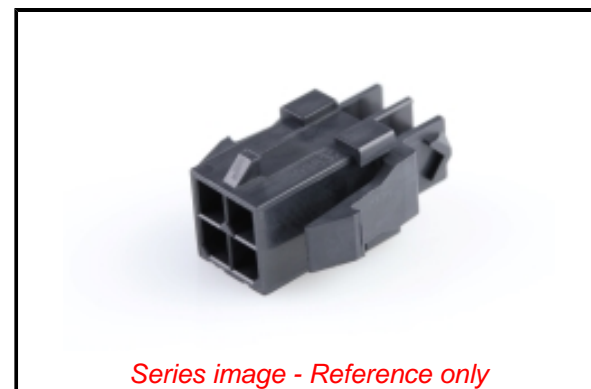

Documents:

3D Model	Product Specification PS-43045-001 (PDF)
Drawing (PDF)	Packaging Specification 2036320000-PK-000 (PDF)
3D Model (PDF)	Test Summary 2036320000-TS-000 (PDF)
Product Specification 430450001-PS-KO-000 (PDF)	Datasheet (PDF)
Product Specification 430450001-PS-SP-000 (PDF)	RoHS Certificate of Compliance (PDF)

Agency Certification

CSA	LR19980
UL	ULT 00264

General

Product Family	Crimp Housings
Series	203632
Application	Power, Wire-to-Wire
Comments	See Product Specification for maximum current rating by circuit size and wire AWG
Overview	Micro-Fit Connector System
Product Name	Micro-Fit TPA
Taxonomy	Connector Housings
UPC	191128340885

Physical

Circuits (maximum)	4
Color - Resin	Black
Flammability	94V-0
Gender	Plug
Glow-Wire Capable	No
Keying to Mating Part	None
Lock to Mating Part	Yes
Material - Resin	Nylon
Net Weight	0.562/g
Number of Rows	2
Packaging Type	Bag
Panel Mount	Yes
Pitch - Mating Interface	3.00mm
Polarized to Mating Part	Yes
Stackable	No
Temperature Range - Operating	-40° to +105°C

Material Info

Reference - Drawing Numbers

Packaging Specification	2036320000-PK-000
Product Specification	430450001-PS-KO-000, 430450001-PS-SP-000, PS-43045-001
Sales Drawing	2036320000-SD-000
Test Summary	2036320000-TS-000

Series image - Reference only

EU ELV

Not Relevant

EU RoHS

Compliant

REACH SVHC

Not Contained Per -
D(2022)4187-DC (10
June 2022)

Halogen-Free

Status

Low-Halogen

For more information, please visit [Contact US](#)

China ROHS

ELV

RoHS Phthalates

China RoHS

Green Image

Not Relevant

Not Contained

Search Parts in this Series

[203632](#) Series

Mates With

Micro-Fit TPA Receptacle Housing [172952](#)
. Micro-Fit 3.0 Receptacle Housing [43025](#) .
Micro-Fit TPA Cable Assembly [45132](#)

Use With

Micro-Fit TPA [172953](#)
Micro-Fit TPA
Male Crimp Terminal [43031](#) (430315****
only)