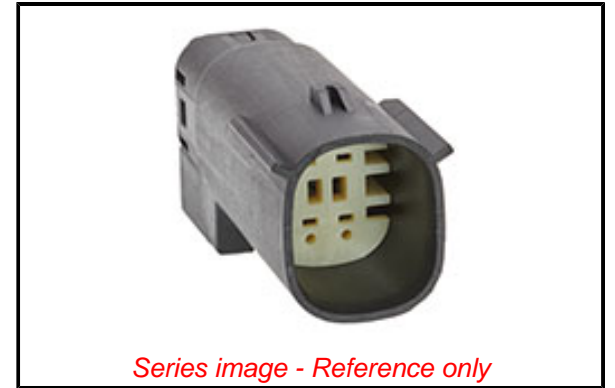

Documents:

Drawing (PDF)	Application Specification AS-33472-100-CH-001 (PDF)
3D Model	Packaging Specification PK-31300-635-001 (PDF)
3D Model (PDF)	Datasheet (PDF)
Product Specification PS-33472-000-001 (PDF)	RoHS Certificate of Compliance (PDF)
Application Specification AS-33472-100-001 (PDF)	

General

Product Family	Crimp Housings
Series	33482
Application	Power, Wire-to-Wire
More Detailed Tech Information	http://uscar.org/guest/teams/10/Electrical-Wiring-Component-Applications-Partnership
Overview	MX150 Sealed and Unsealed Connector System
Product Name	MX150
UPC	889056506823

Physical

Circuits (maximum)	4
Color - Resin	Black
Gender	Plug
Glow-Wire Capable	No
Keying to Mating Part	Yes
Lock to Mating Part	Yes
Material - Resin	SPS/Nylon
Net Weight	8.211/g
Number of Rows	2
Packaging Type	Bag
Panel Mount	No
Pitch - Mating Interface	3.50mm
Polarized to Mating Part	Yes
Stackable	No
Temperature Range - Operating	-40° to +125°C

Material Info

Reference - Drawing Numbers

Application Specification	AS-33472-100-001, AS-33472-100-CH-001
Packaging Specification	PK-31300-635-001
Product Specification	PS-33472-000-001
Sales Drawing	334820402-001, SD-33482-0001-001, SD-33482-0002-001

Series image - Reference only

EU ELV

Compliant

EU RoHS

Compliant

REACH SVHC

Not Contained Per -
D(2020)9139-DC (19
Jan 2021)

Halogen-Free

Status

Low-Halogen

For more information, please visit [Contact US](#)

China ROHS

ELV

RoHS Phthalates

China RoHS

Green Image

Compliant

Not Contained

Search Parts in this Series

[33482](#) Series

Mates With

Female Dual Row Sealed Connector [33472](#)

Use With

[33000](#) MX150 Tin (Sn) Male Terminal,
[33011](#) Gold (Au) Male Terminal, [343450001](#)
MX150 Sealed Blade Cavity Plug