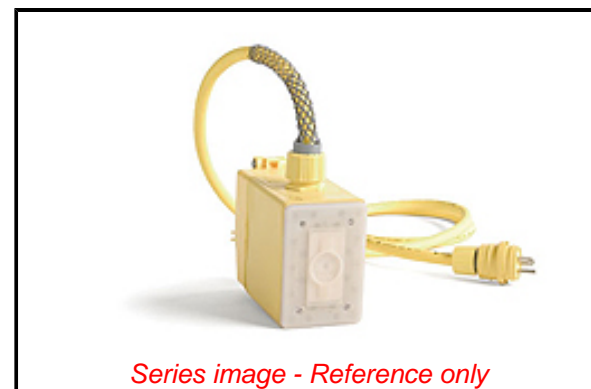

PLEASE CHECK WWW.MOLEX.COM FOR LATEST PART INFORMATION

Part Number: [1301370237](#)

Status: **Active**

Overview: [Watertite Extreme Wet-Location Wiring Solutions](#)

Description: Watertite GFCI Multiple Outlet FD Box, (1)NEMA 5-20 Duplex with Flip Lids, 1.83m (6.0') Cord Length, 14/3 SOOW Cord, NEMA 5-20 Watertite Plug

Documents:

[Brochure (PDF)](#)

[RoHS Certificate of Compliance (PDF)](#)

General

Product Family	Power Distribution
Series	130137
Enclosure Rating	NEMA 4X
GFCI Reset	Manual
Mounting Style	Portable
Open Neutral Relay	No
Overview	Watertite Extreme Wet-Location Wiring Solutions
Product Name	Watertite
Receptacle Type	Duplex
Type	GFCI Multiple Outlet Box
UPC	78678809469

Physical

Cord Diameter	15.24mm (.600")
Cord Grip Body Size	F3 3/4"
Cord Length	1.83m (6.0')
Feed-Thru	No
Flip Lid	Yes
Material - Housing	Nylon
Number of Receptacles	1
Packaging Type	Carton

Electrical

Cord Type	12/3 SOOW
Current - Maximum per Contact	20.0A
GFCI	Yes
Ground Continuity Monitor	No
NEMA Configuration	NEMA 5-20
Voltage - Maximum	120V

Material Info

Engineering Number	3304GFL123

Series image - Reference only

EU ELV

Not Relevant

EU RoHS

Not Relevant

REACH SVHC

Not Reviewed

Halogen-Free

Status

Not Reviewed

For more information, please visit [Contact US](#)

China ROHS

Not Relevant

ELV

Not Relevant

RoHS Phthalates

Not Reviewed

Search Parts in this Series

[130137 Series](#)