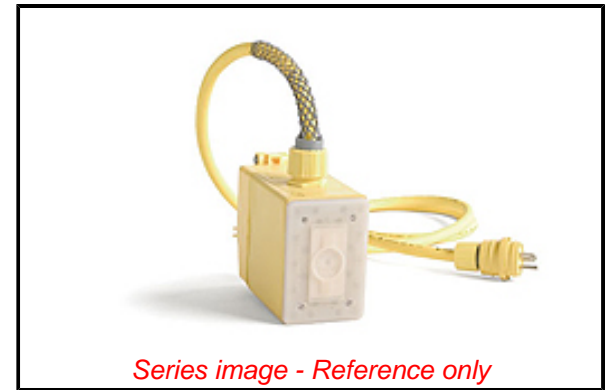

PLEASE CHECK WWW.MOLEX.COM FOR LATEST PART INFORMATION

Part Number: [1301370224](#)

Status: **Active**

Overview: [Watertite Extreme Wet-Location Wiring Solutions](#)

Description: Watertite GFCI Multiple Outlet FD Box, (1) NEMA 5-15 Duplex with Flip Lids, 1.83m (6.0') Cord Length, 14/3 SOOW Cord, NEMA 5-15 Watertite Plug

Documents:

[Brochure \(PDF\)](#)

[RoHS Certificate of Compliance \(PDF\)](#)

General

Product Family	Power Distribution
Series	130137
Enclosure Rating	NEMA 4X
GFCI Reset	Manual
Mounting Style	Portable
Open Neutral Relay	No
Overview	Watertite Extreme Wet-Location Wiring Solutions
Product Name	Watertite
Receptacle Type	Duplex
Taxonomy	Power Distribution
Type	GFCI Multiple Outlet Box
UPC	78678809451

Physical

Cord Diameter	13.59mm (.535")
Cord Grip Body Size	F3 3/4"
Cord Length	1.83m (6.0')
Feed-Thru	No
Flip Lid	Yes
Material - Housing	Nylon
Net Weight	2140.954/g
Number of Receptacles	1
Packaging Type	Carton

Electrical

Cord Type	14/3 SOOW
Current - Maximum per Contact	15.0A
GFCI	Yes
Ground Continuity Monitor	No
NEMA Configuration	NEMA 5-15
Voltage - Maximum	120V

Material Info

Engineering Number	3301GFL143
--------------------	------------