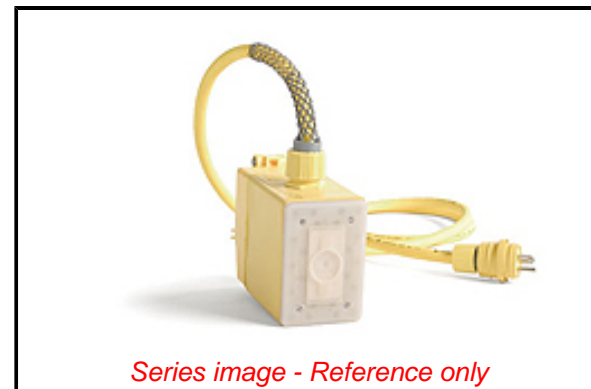

PLEASE CHECK WWW.MOLEX.COM FOR LATEST PART INFORMATION

Part Number: [1301370223](#)
Status: **Active**
Overview: [Watertite Extreme Wet-Location Wiring Solutions](#)
Description: Watertite GFCI Multiple Outlet FD Box, (1) NEMA 5-15 Duplex with Flip Lids, 30.48m (100.0') Cord Length 14/3 SOOW Cord, NEMA 5-15 Watertite Plug

Documents:

[Brochure (PDF)](#) [RoHS Certificate of Compliance (PDF)](#)

General

Product Family	Power Distribution
Series	130137
Enclosure Rating	NEMA 4X
GFCI Reset	Manual
Mounting Style	Portable
Open Neutral Relay	No
Overview	Watertite Extreme Wet-Location Wiring Solutions
Product Name	Watertite
Receptacle Type	Duplex
Taxonomy	Power Distribution
Type	GFCI Multiple Outlet Box
UPC	78678809449

Physical

Cord Diameter	13.59mm (.535")
Cord Grip Body Size	F3 3/4"
Cord Length	30.48m (100.0')
Feed-Thru	No
Flip Lid	Yes
Material - Housing	Nylon
Number of Receptacles	1
Packaging Type	Carton

Electrical

Cord Type	14/3 SOOW
Current - Maximum per Contact	15.0A
GFCI	Yes
Ground Continuity Monitor	No
NEMA Configuration	NEMA 5-15
Voltage - Maximum	120V

Material Info

Engineering Number	3301GFD143

Series image - Reference only

EU ELV

Not Relevant

EU RoHS

Not Relevant

REACH SVHC

Not Reviewed

Halogen-Free

Status

Not Reviewed

For more information, please visit [Contact US](#)

China ROHS

Not Relevant

ELV

Not Relevant

RoHS Phthalates

Not Reviewed

Search Parts in this Series

[130137 Series](#)