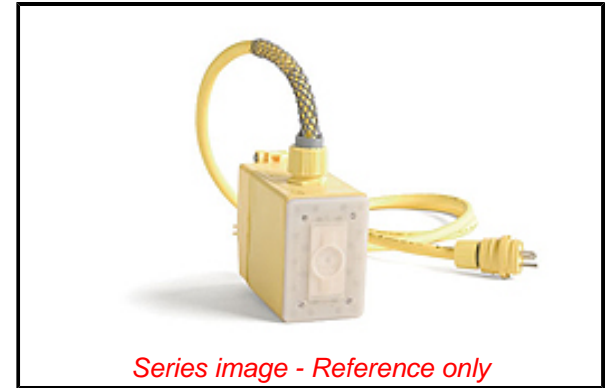

PLEASE CHECK WWW.MOLEX.COM FOR LATEST PART INFORMATION

Part Number: [1301370221](#)
Status: **Active**
Overview: [Watertite Extreme Wet-Location Wiring Solutions](#)
Description: Super-Safeway GFCI Multiple Outlet FD Box, (1) NEMA 5-15 Duplex with Flip Lids, 7.62m (25.0') Cord Length, 14/3 SOOW Cord, NEMA 5-15 Plug

Documents:

[Brochure (PDF)](#) [RoHS Certificate of Compliance (PDF)](#)

General

Product Family	Power Distribution
Series	130137
Enclosure Rating	NEMA 4X
GFCI Reset	Manual
Mounting Style	Portable
Open Neutral Relay	No
Overview	Watertite Extreme Wet-Location Wiring Solutions
Product Name	Watertite
Receptacle Type	Duplex
Taxonomy	Power Distribution
Type	GFCI Multiple Outlet Box
UPC	78678809447

Physical

Cord Diameter	13.59mm (.535")
Cord Grip Body Size	F3 3/4"
Cord Length	7.62m (25.0')
Feed-Thru	No
Flip Lid	Yes
Material - Housing	Nylon
Number of Receptacles	1
Packaging Type	Carton

Electrical

Cord Type	14/3 SOOW
Current - Maximum per Contact	15.0A
GFCI	Yes
Ground Continuity Monitor	No
NEMA Configuration	NEMA 5-15
Voltage - Maximum	125V

Material Info

Engineering Number	3301GFA143

EU ELV

Not Reviewed

EU RoHS

Not Reviewed

REACH SVHC

Not Reviewed

Halogen-Free

Status

Not Reviewed

For more information, please visit [Contact US](#)

China ROHS

Not Reviewed

ELV

Not Reviewed

RoHS Phthalates

Not Reviewed

Search Parts in this Series

[130137 Series](#)