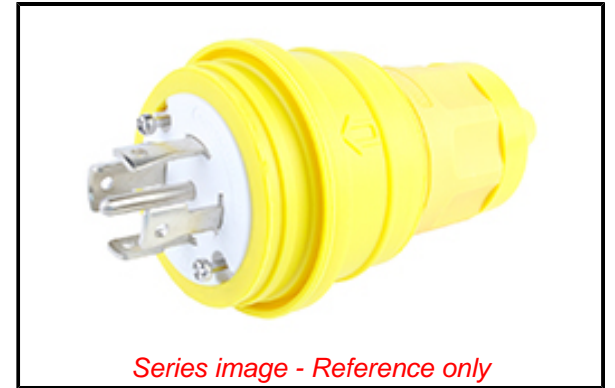

PLEASE CHECK WWW.MOLEX.COM FOR LATEST PART INFORMATION

Part Number: [1301470086](#)
Status: **Active**
Overview: [Watertite Extreme Wet-Location Wiring Solutions](#)
Description: Watertite Extreme Plug with Locking Blade, 4 Pole/5 Wire, NEMA L22-30, 3ø 480V, Cord Grip Body Size F4

Documents:

[Drawing \(PDF\)](#) [RoHS Certificate of Compliance \(PDF\)](#)
[Brochure \(PDF\)](#)

Agency Certification

CSA LR6837
 UL E10176

General

Product Family Wiring Devices
 Series [130147](#)
 IP Rating IP67
 NEMA Configuration NEMA L22-30
 Overview [Watertite Extreme Wet-Location Wiring Solutions](#)
 Product Name Watertite Extreme
 Receptacle Type N/A
 Specialty N/A
 Taxonomy Wiring Devices
 Type Plug
 UPC 78678871115

Physical

Cord Grip Body Size F4 1"
 Flange No
 Flip Lid No
 Gender Male
 Length N/A
 Locking Blade Yes
 Poles 4-pole/5-wire

Electrical

Cord Type N/A
 Current - Maximum per Contact 30.0A
 GFCI No
 Lighted Connector No
 Voltage - Maximum 3ø 480V

Material Info

Engineering Number 28W82

Reference - Drawing Numbers

Sales Drawing 1301470086-000

Series image - Reference only

EU ELV

Not Reviewed

EU RoHS