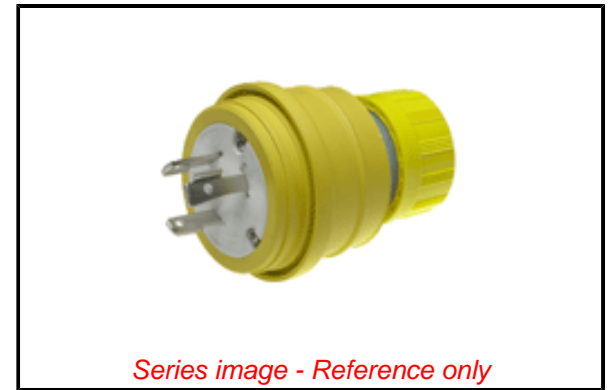

**PLEASE CHECK WWW.MOLEX.COM FOR LATEST PART INFORMATION**

**Part Number:** [1301470076](#)  
**Status:** **Active**  
**Overview:** [Watertite Extreme Wet-Location Wiring Solutions](#)  
**Description:** Watertite Extreme Plug with Locking Blade, 2 Pole/3 Wire, NEMA L7-30, 277V Cord Grip Body Size F4

**Documents:**

[Brochure \(PDF\)](#) [RoHS Certificate of Compliance \(PDF\)](#)

**Agency Certification**

CSA LR6837  
 UL E10176

**General**

Product Family Wiring Devices  
 Series [130147](#)  
 IP Rating IP67  
 NEMA Configuration NEMA L7-30  
 Overview [Watertite Extreme Wet-Location Wiring Solutions](#)  
 Product Name Watertite Extreme  
 Receptacle Type N/A  
 Specialty N/A  
 Taxonomy Wiring Devices  
 Type Plug  
 UPC 78678871230

**Physical**

Cord Grip Body Size F4 1"  
 Flange No  
 Flip Lid No  
 Gender Male  
 Length N/A  
 Locking Blade Yes  
 Poles 2-pole/3-wire

**Electrical**

Cord Type N/A  
 Current - Maximum per Contact 30.0A  
 GFCI No  
 Lighted Connector No  
 Voltage - Maximum 277V

**Material Info**

Engineering Number 28W49

**EU ELV**

**Not Reviewed**

**EU RoHS**

**Not Reviewed**

**REACH SVHC**

Not Reviewed