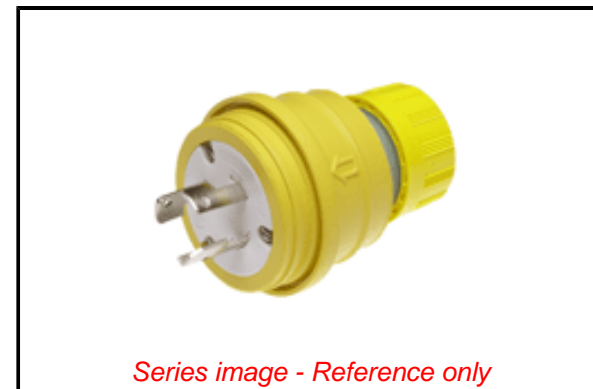

PLEASE CHECK WWW.MOLEX.COM FOR LATEST PART INFORMATION

Part Number: [1301470069](#)
Status: **Active**
Overview: [Watertite Extreme Wet-Location Wiring Solutions](#)
Description: Watertite Extreme Plug with Locking Blade, 3 Pole/3 Wire, Non-NEMA, 250V, Cord Grip Body Size F4

Documents:

[Drawing \(PDF\)](#)
[Brochure \(PDF\)](#)

[RoHS Certificate of Compliance \(PDF\)](#)

Agency Certification

CSA LR6837
 UL E10176

General

Product Family Wiring Devices
 Series [130147](#)
 IP Rating IP67
 NEMA Configuration Non-NEMA Locking
 Overview [Watertite Extreme Wet-Location Wiring Solutions](#)
 Product Name Watertite Extreme
 Receptacle Type N/A
 Specialty N/A
 Taxonomy Wiring Devices
 Type Plug
 UPC 78678871292

Physical

Cord Grip Body Size F4 1"
 Flange No
 Flip Lid No
 Gender Male
 Length N/A
 Locking Blade Yes
 Poles 3-pole/3-wire

Electrical

Cord Type N/A
 Current - Maximum per Contact 30.0A
 GFCI No
 Lighted Connector No
 Voltage - Maximum 250V

Material Info

Engineering Number 28W08

Reference - Drawing Numbers

Sales Drawing 1301470069-000

EU ELV

Not Reviewed

EU RoHS

Not Reviewed