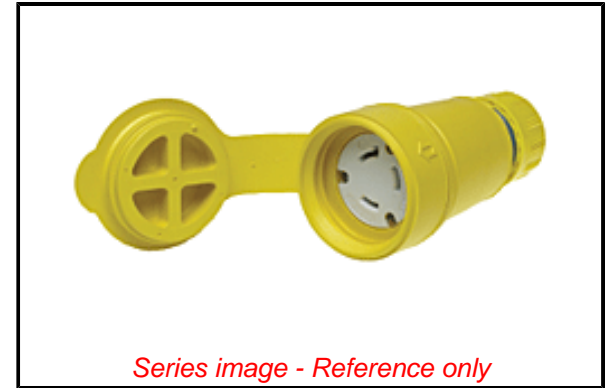

**PLEASE CHECK WWW.MOLEX.COM FOR LATEST PART INFORMATION**

**Part Number:** [1301470036](#)  
**Status:** **Active**  
**Overview:** [Watertite Extreme Wet-Location Wiring Solutions](#)  
**Description:** Watertite Extreme Connector with Locking Blade, 3 Pole/3 Wire, Non-NEMA, 250V Grounding Tab, Cord Grip Body Size F3

**Documents:**

[Drawing \(PDF\)](#) [RoHS Certificate of Compliance \(PDF\)](#)  
[Brochure \(PDF\)](#)

**Agency Certification**

CSA LR6837

**General**

Product Family Wiring Devices  
 Series [130147](#)  
 IP Rating IP67  
 NEMA Configuration Non-NEMA  
 Overview [Watertite Extreme Wet-Location Wiring Solutions](#)  
 Product Name Watertite Extreme  
 Receptacle Type Single  
 Specialty N/A  
 Taxonomy Wiring Devices  
 Type Connector  
 UPC 78678871389

**Physical**

Cord Grip Body Size F3 3/4"  
 Flange No  
 Flip Lid No  
 Gender Female  
 Length N/A  
 Locking Blade Yes  
 Poles 3-pole/3-wire

**Electrical**

Cord Type N/A  
 Current - Maximum per Contact 20.0A  
 GFCI No  
 Lighted Connector No  
 Voltage - Maximum 250V

**Material Info**

Engineering Number 27W08G

**Reference - Drawing Numbers**

Sales Drawing 1301470036-000

**EU ELV**

**Not Reviewed**

**EU RoHS**

**Not Reviewed**