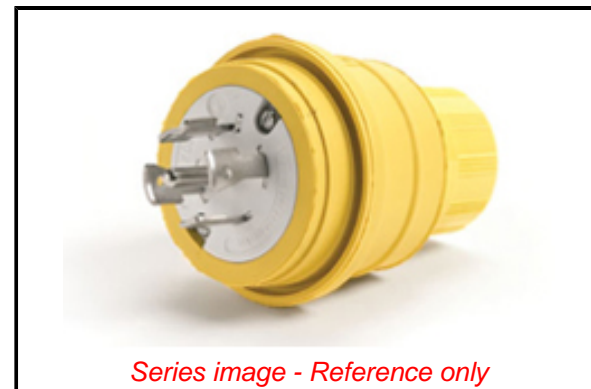

PLEASE CHECK WWW.MOLEX.COM FOR LATEST PART INFORMATION

Part Number: [1301470032](#)
Status: **Active**
Overview: [Watertite Wet-Location Wiring Solutions](#)
Description: Watertite Plug, 4 Pole/5 Wire, NEMA L21-20, 120/208V, 3-Phase, Black

Documents:

[RoHS Certificate of Compliance (PDF)](#)   [Product Literature (PDF)](#)

Agency Certification

CSA   LR6837

General

Product Family   Wiring Devices
Series   [130147](#)
Exclude SD Check   Yes
IP Rating   IP67
NEMA Configuration   NEMA L21-20
Overview   [Watertite Wet-Location Wiring Solutions](#)
Product Literature Order No   987650-8067
Product Name   Watertite
Receptacle Type   N/A
Specialty   N/A
Type   Plug
UPC   78678871342

Physical

Cord Grip Body Size   F3 3/4"
Flange   No
Flip Lid   No
Gender   Male
Length   N/A
Locking Blade   Yes
Poles   4-pole/5-wire

Electrical

Cord Type   N/A
Current - Maximum per Contact   20.0A
GFCI   No
Lighted Connector   No
Voltage - Maximum   3Ø 208V

Material Info

Engineering Number   26W81BLK

EU ELV

Not Reviewed

EU RoHS

Not Reviewed

REACH SVHC

Not Reviewed

Halogen-Free

Status

Not Reviewed

For more information, please visit [Contact US](#)

China ROHS

Not Reviewed

ELV

Not Reviewed

RoHS Phthalates

Not Reviewed

Search Parts in this Series

[130147 Series](#)