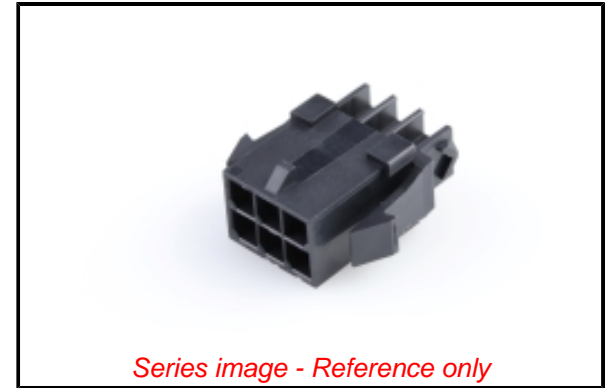

Documents:

3D Model	Product Specification PS-43045-001 (PDF)
3D Model (PDF)	Packaging Specification 2036320000-PK-000 (PDF)
Drawing (PDF)	Test Summary 2036320000-TS-000 (PDF)
Product Specification 430450001-PS-KO-000 (PDF)	Datasheet (PDF)
Product Specification 430450001-PS-SP-000 (PDF)	RoHS Certificate of Compliance (PDF)

Agency Certification

CSA	LR19980
UL	ULT 00264

General

Product Family	Crimp Housings
Series	203632
Application	Power, Wire-to-Wire
Comments	See Product Specification for maximum current rating by circuit size and wire AWG
Overview	Micro-Fit Connector System
Product Name	Micro-Fit TPA
Taxonomy	Connector Housings
UPC	191128340892

Physical

Circuits (maximum)	6
Color - Resin	Black
Flammability	94V-0
Gender	Plug
Glow-Wire Capable	No
Keying to Mating Part	None
Lock to Mating Part	Yes
Material - Resin	Nylon
Net Weight	0.721/g
Number of Rows	2
Packaging Type	Bag
Panel Mount	Yes
Pitch - Mating Interface	3.00mm
Polarized to Mating Part	Yes
Stackable	No
Temperature Range - Operating	-40° to +105°C

Material Info

Reference - Drawing Numbers

Packaging Specification	2036320000-PK-000
Product Specification	430450001-PS-KO-000, 430450001-PS-SP-000, PS-43045-001
Sales Drawing	2036320000-SD-000
Test Summary	2036320000-TS-000

Series image - Reference only

EU ELV

Not Relevant

EU RoHS

Compliant

REACH SVHC

Not Contained Per -
D(2022)4187-DC (10
June 2022)

Halogen-Free

Status

Low-Halogen

For more information, please visit [Contact US](#)

China ROHS

ELV

RoHS Phthalates

China RoHS

Green Image

Not Relevant

Not Contained

Search Parts in this Series

[203632](#) Series

Mates With

Micro-Fit TPA Receptacle Housing [172952](#)
. Micro-Fit 3.0 Receptacle Housing [43025](#) .
Micro-Fit TPA Cable Assembly [45132](#)

Use With

Micro-Fit TPA [172953](#)
Micro-Fit TPA
Male Crimp Terminal [43031](#) (430315****
only)