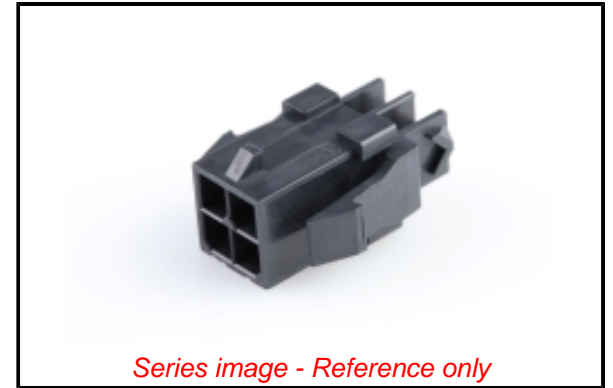

Documents:

3D Model	Product Specification PS-43045-001 (PDF)
Drawing (PDF)	Packaging Specification 2036320000-PK-000 (PDF)
3D Model (PDF)	Test Summary 2036320000-TS-000 (PDF)
Product Specification 430450001-PS-KO-000 (PDF)	Datasheet (PDF)
Product Specification 430450001-PS-SP-000 (PDF)	RoHS Certificate of Compliance (PDF)

Agency Certification

CSA	LR19980
UL	ULT 00264

General

Product Family	Crimp Housings
Series	203632
Application	Power, Wire-to-Wire
Comments	See Product Specification for maximum current rating by circuit size and wire AWG
Overview	Micro-Fit Connector System
Product Name	Micro-Fit TPA
Taxonomy	Connector Housings
UPC	191128340885

Physical

Circuits (maximum)	4
Color - Resin	Black
Flammability	94V-0
Gender	Plug
Glow-Wire Capable	No
Keying to Mating Part	None
Lock to Mating Part	Yes
Material - Resin	Nylon
Net Weight	0.562/g
Number of Rows	2
Packaging Type	Bag
Panel Mount	Yes
Pitch - Mating Interface	3.00mm
Polarized to Mating Part	Yes
Stackable	No
Temperature Range - Operating	-40° to +105°C

Material Info

Reference - Drawing Numbers

Packaging Specification	2036320000-PK-000
Product Specification	430450001-PS-KO-000, 430450001-PS-SP-000, PS-43045-001
Sales Drawing	2036320000-SD-000
Test Summary	2036320000-TS-000

EU ELV

Not Relevant

EU RoHS

Compliant

REACH SVHC

Not Contained Per -
D(2022)4187-DC (10
June 2022)

Halogen-Free

Status

Low-Halogen

For more information, please visit [Contact US](#)

China ROHS

ELV

RoHS Phthalates

China RoHS

Green Image

Not Relevant

Not Contained

Search Parts in this Series

[203632](#) Series

Mates With

Micro-Fit TPA Receptacle Housing [172952](#)
. Micro-Fit 3.0 Receptacle Housing [43025](#) .
Micro-Fit TPA Cable Assembly [45132](#)

Use With

Micro-Fit TPA [172953](#)
Micro-Fit TPA
Male Crimp Terminal [43031](#) (430315****
only)