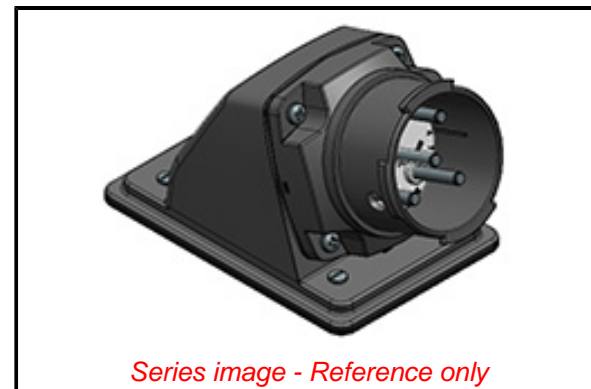

PLEASE CHECK WWW.MOLEX.COM FOR LATEST PART INFORMATION

Part Number: [1122191054](#)
Status: **Active**
Overview: [Woodhead ArcArrest Connector System](#)
Description: Woodhead ArcArrest 70° Angle Plug, Switch-Rated, 30.0A, 600V AC, 2-Pole+Ground, Insulator Keying Position 14

Documents:

[Drawing (PDF)](#) [RoHS Certificate of Compliance (PDF)](#)
[Brochure (PDF)](#)

Agency Certification

UL E145923

General

Product Family Wiring Devices
Series [112219](#)
IP Rating IP69K
NEMA Configuration N/A
Overview [Woodhead ArcArrest Connector System](#)
Product Name ArcArrest
Receptacle Type N/A
Specialty Switch-Rated
Type Plug
UPC 78172559193
Wire Size AWG 8 to 12

Physical

Flange Yes
Flip Lid No
Gender Male
Length 86.60mm (3.410")
Locking Blade N/A
Poles 2

Electrical

Cord Type N/A
Current - Maximum per Contact 30.0A
GFCI No
Lighted Connector No
Voltage - Maximum 600V AC

Material Info

Engineering Number ARC30MAF02

Reference - Drawing Numbers

Sales Drawing 1122191052-000

Series image - Reference only

EU ELV

Not Reviewed

EU RoHS

Not Reviewed

REACH SVHC

Not Reviewed

Halogen-Free

Status

Not Reviewed

For more information, please visit [Contact US](#)

China ROHS

Not Reviewed

ELV

Not Reviewed

RoHS Phthalates

Not Reviewed

Search Parts in this Series

[112219 Series](#)