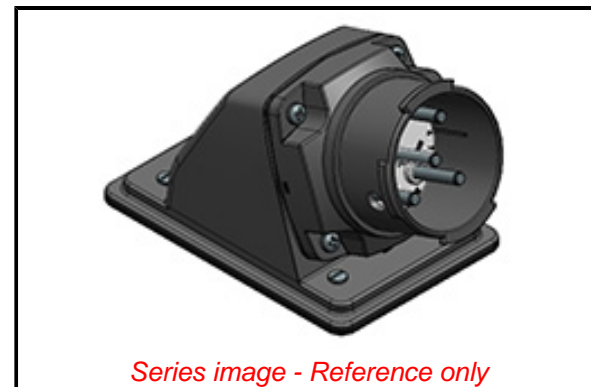

PLEASE CHECK WWW.MOLEX.COM FOR LATEST PART INFORMATION

Part Number: [1122191045](#)
Status: **Active**
Overview: [Woodhead ArcArrest Connector System](#)
Description: Woodhead ArcArrest 70° Angle Plug, Switch-Rated, 30.0A, 250V AC, 3-Pole+Ground, Insulator Keying Position 7

Documents:

[Drawing (PDF)](#)
[Brochure (PDF)](#)

[RoHS Certificate of Compliance (PDF)](#)

Agency Certification

UL E145923

General

Product Family	Wiring Devices
Series	112219
IP Rating	IP69K
NEMA Configuration	N/A
Overview	Woodhead ArcArrest Connector System
Product Name	ArcArrest
Receptacle Type	N/A
Specialty	Switch-Rated
Type	Plug
UPC	78172559173
Wire Size AWG	8 to 12

Physical

Flange	Yes
Flip Lid	No
Gender	Male
Length	86.60mm (3.410")
Locking Blade	N/A
Poles	3

Electrical

Cord Type	N/A
Current - Maximum per Contact	30.0A
GFCI	No
Lighted Connector	No
Voltage - Maximum	250V AC

Material Info

Engineering Number ARC30MAB03

Reference - Drawing Numbers

Sales Drawing 1122191052-000

Series image - Reference only

EU ELV

Not Reviewed

EU RoHS

Not Reviewed

REACH SVHC

Not Reviewed

Halogen-Free

Status

Not Reviewed

For more information, please visit [Contact US](#)

China ROHS

Not Reviewed

ELV

Not Reviewed

RoHS Phthalates

Not Reviewed

Search Parts in this Series

[112219 Series](#)