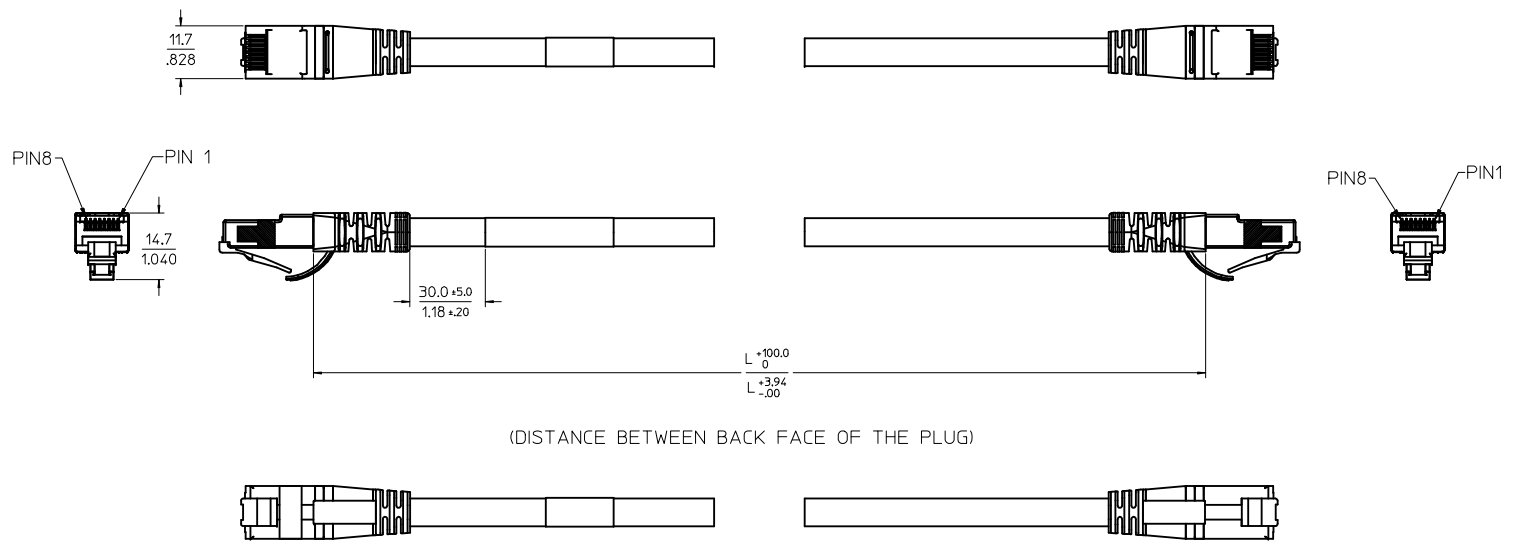

NOTES:

- MATERIAL AND FINISH:  
 RJ45 PLUG: CLEAR POLYCARBONATE (PC)  
 BOOT: POLYVINYL CHLORIDE (PVC)  
 SHIELD: PLATED PHOSPHORUS BRONZE  
 CONTACTS: COPPER ALLOY,  
 FINISH: GOLD PLATING.  
 CABLE JACKET: LS0H OR PVC
- PACKAGING:  
 PATCH CORD IS INDIVIDUALLY COILED, SECURED WITH A CABLE TIE AND X NOS. (QTY PER POLY BAG DEPENDS ON THE REQUIREMENT) OF THESE IS PACKED IN A SEALED BAG.  
 THE QUANTITY OF PATCH CORDS IN THE CARTON BOX WILL DEPEND UPON THE LENGTH OF THE CORDS.
- PATCH CORD ARE SUITABLE FOR EIA 568A AND 568B APPLICATIONS
- SEE SHEET 2 & 3 FOR STANDARD PATCH CORD LENGTHS AND COLORS.
- CONTACT MOLEX FOR LENGTHS OR COLORS NOT SPECIFIED ON SHEET 2

(DISTANCE BETWEEN BACK FACE OF THE PLUG)

WIRE COLOR	
PIN NO.	WIRING SEQUENCE
1	WHITE/ORANGE
2	ORANGE
3	WHITE/GREEN
4	BLUE
5	WHITE/BLUE
6	GREEN
7	WHITE/BROWN
8	BROWN

<b>ENTER DESCRIPTION</b> EC NO: MTS2016-0001 DRW: NAKUMAR02 CHK: RCG APP: RCG A1	2015/10/07 2015/10/14 2015/10/29	QUALITY SYMBOLS ∇=0 ∇=0 ∇=0	GENERAL TOLERANCES (UNLESS SPECIFIED) mm INCH 4 PLACES ± --- ± --- 3 PLACES ± --- ± --- 2 PLACES ± --- ± --- 1 PLACE ± --- ± --- 0 PLACE ± --- ± --- ANGULAR ± 1/2° DRAFT WHERE APPLICABLE MUST REMAIN WITHIN DIMENSIONS	DIMENSION STYLE MM/IN DRAWN BY DATE RKM 2012/02/21 CHECKED BY DATE RCG 2012/02/21 APPROVED BY DATE RCG 2013/05/22	SCALE 1:1 DESIGN UNITS METRIC THIRD ANGLE PROJECTION	TITLE PATCH CORDS CAT5E FTP	MATERIAL NO. SEE CHART	DOCUMENT NO. SD-18169-001	SHEET NO. 1 OF 3
	THIS DRAWING CONTAINS INFORMATION THAT IS PROPRIETARY TO MOLEX INCORPORATED AND SHOULD NOT BE USED WITHOUT WRITTEN PERMISSION								
	SIZE 1								
	A1								