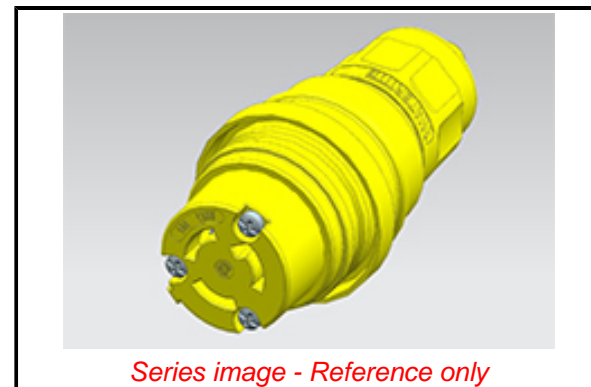

PLEASE CHECK WWW.MOLEX.COM FOR LATEST PART INFORMATION

Part Number: [1301460103](#)
Status: **Active**
Overview: [Watertite Wet-Location Wiring Solutions](#)
Description: Watertite Extreme Connector for Male Receptacle with Locking Blade, 2 Pole/3 Wire, NEMA L5-15, 125V, F2, Silicone Husk

Documents:

[Drawing (PDF)](#)

[Datasheet (PDF)](#)

[RoHS Certificate of Compliance (PDF)](#)

Agency Certification

CSA LR6837

General

Product Family	Wiring Devices
Series	130146
IP Rating	IP69K
NEMA Configuration	NEMA L5-15
Overview	Watertite Wet-Location Wiring Solutions
Product Name	Watertite Extreme
Receptacle Type	Single
Specialty	N/A
Type	Connector
UPC	78678871188

Physical

Cord Grip Body Size	F2 1/2"
Flange	No
Flip Lid	No
Gender	Female
Length	N/A
Locking Blade	Yes
Poles	2-pole/3-wire

Electrical

Cord Type	N/A
Current - Maximum per Contact	15.0A
GFCI	No
Lighted Connector	No
Voltage - Maximum	125V

Material Info

Engineering Number 25W47MB

Reference - Drawing Numbers

Sales Drawing 1301460103-000

Series image - Reference only

EU ELV

Not Relevant

EU RoHS

Not Relevant

REACH SVHC

Not Relevant

Halogen-Free

Status

Not Relevant

For more information, please visit [Contact US](#)

China ROHS

Not Relevant

ELV

Not Relevant

RoHS Phthalates

Not Relevant

Search Parts in this Series

[130146 Series](#)