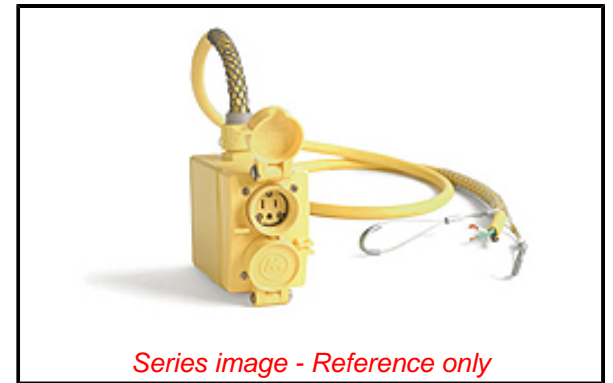

PLEASE CHECK WWW.MOLEX.COM FOR LATEST PART INFORMATION

Part Number: [1301380079](#)
Status: **Active**
Overview: [Watertite Extreme Wet-Location Wiring Solutions](#)
Description: Watertite Multiple Outlet Pendant Box, (2) NEMA 5-20 Duplex with Flip Lids, 1.83m (6.0') Cord Length, 12/3 SOOW Cord, Double Eye Wire Mesh Support Grip

Physical

Cord Diameter	15.24mm (.600")
Cord Grip Body Size	F3 3/4"
Cord Length	1.83m (6.0')
Feed-Thru	No
Flip Lid	Yes
Material - Housing	Rubber
Net Weight	2.440/kg
Number of Receptacles	2
Packaging Type	Carton

Electrical

Cord Type	12/3 SOOW
Current - Maximum per Contact	20.0A
GFCI	No
Ground Continuity Monitor	No
NEMA Configuration	NEMA 5-20
Voltage - Maximum	N/A

Material Info

Engineering Number	70W33L123
--------------------	-----------