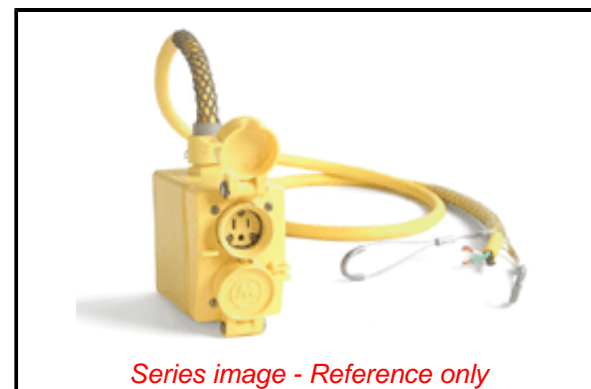

**PLEASE CHECK WWW.MOLEX.COM FOR LATEST PART INFORMATION**

**Part Number:** [1301380077](#)  
**Status:** **Active**  
**Overview:** [Watertite Extreme Wet-Location Wiring Solutions](#)  
**Description:** Watertite Multiple Outlet Pendant Box, GFCI, (1)NEMA 5-20 Duplex with Flip Lids, 7.62m (25.0') Cord Length, 12/3 SOOW Cord, Double Eye Wire Mesh Support Grip

**Physical**

Cord Diameter	15.24mm (.600")
Cord Grip Body Size	F3 3/4"
Cord Length	7.62m (25.0')
Feed-Thru	No
Flip Lid	Yes
Material - Housing	Rubber
Net Weight	412.000/kg
Number of Receptacles	1
Packaging Type	Carton

**Electrical**

Cord Type	12/3 SOOW
Current - Maximum per Contact	20.0A
GFCI	Yes
Ground Continuity Monitor	No
NEMA Configuration	NEMA 5-20
Voltage - Maximum	120V

**Material Info**

Engineering Number	70W33A123GF
--------------------	-------------