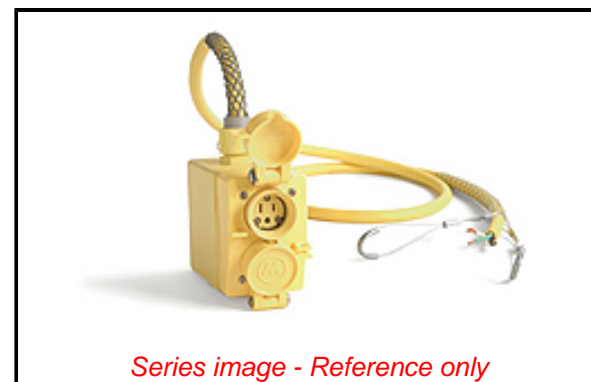

PLEASE CHECK WWW.MOLEX.COM FOR LATEST PART INFORMATION

Part Number: [1301380076](#)
Status: **Active**
Overview: [Watertite Wet-Location Wiring Solutions](#)
Description: Watertite Multiple Outlet Pendant Box, (2) NEMA 5-20 Duplex with Flip Lids, 7.62m (25.0') Cord Length, 12/3 SOOW Cord, Double Eye Wire Mesh Support Grip

Documents:

[RoHS Certificate of Compliance (PDF)](#)

[Product Literature (PDF)](#)

General

Product Family	Power Distribution
Series	130138
Enclosure Rating	NEMA 4
Exclude SD Check	Yes
GFCI Reset	N/A
Mounting Style	Portable
Open Neutral Relay	N/A
Overview	Watertite Wet-Location Wiring Solutions
Product Literature Order No	987650-7737
Product Name	Watertite
Receptacle Type	Duplex
Type	Multiple Outlet Box
UPC	78678801664

Physical

Cord Diameter	15.24mm (.600")
Cord Grip Body Size	F3 3/4"
Cord Length	7.62m (25.0')
Feed-Thru	No
Flip Lid	Yes
Material - Housing	Rubber
Number of Receptacles	2
Packaging Type	Carton

Electrical

Cord Type	12/3 SOOW
Current - Maximum per Contact	20.0A
GFCI	No
Ground Continuity Monitor	No
NEMA Configuration	NEMA 5-20
Voltage - Maximum	N/A

Material Info

Engineering Number	70W33A123

Series image - Reference only

EU ELV

Not Relevant

EU RoHS

Not Relevant

REACH SVHC

Not Reviewed

Halogen-Free

Status

Not Reviewed

For more information, please visit [Contact US](#)

China ROHS

Not Relevant

ELV

Not Relevant

RoHS Phthalates

Not Reviewed

Search Parts in this Series

[130138](#) Series