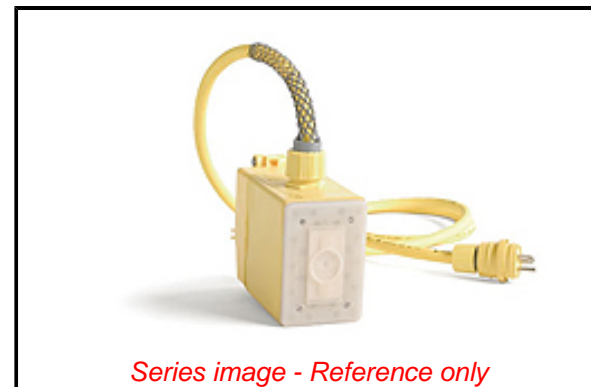

Documents:

[Brochure \(PDF\)](#) [RoHS Certificate of Compliance \(PDF\)](#)

General

Product Family	Power Distribution
Series	130137
Enclosure Rating	NEMA 4X
GFCI Reset	Manual
Mounting Style	Portable
Open Neutral Relay	No
Overview	Watertite Extreme Wet-Location Wiring Solutions
Product Name	Watertite
Receptacle Type	Duplex
Taxonomy	Power Distribution
Type	GFCI Multiple Outlet Box
UPC	78678828307

Physical

Cord Diameter	15.24mm (.600")
Cord Grip Body Size	F3 3/4"
Cord Length	30.48m (100.0')
Feed-Thru	No
Flip Lid	Yes
Material - Housing	Nylon
Number of Receptacles	1
Packaging Type	Carton

Electrical

Cord Type	12/3 SOOW
Current - Maximum per Contact	20.0A
GFCI	Yes
Ground Continuity Monitor	No
NEMA Configuration	NEMA 5-20
Voltage - Maximum	120V

Material Info

Engineering Number	3304GFD123
--------------------	------------