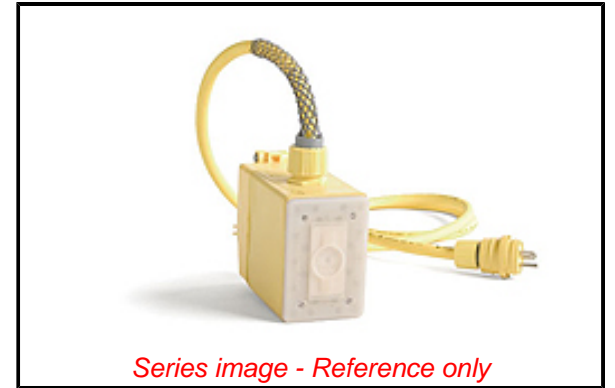

PLEASE CHECK WWW.MOLEX.COM FOR LATEST PART INFORMATION

Part Number: [1301370235](#)
Status: **Active**
Overview: [Watertite Extreme Wet-Location Wiring Solutions](#)
Description: Watertite GFCI Multiple Outlet FD Box, (1)NEMA 5-20 Duplex with Flip Lids, 15.24m (50.0') Cord Length, 14/3 SOOW Cord, NEMA 5-20 Watertite Plug

Documents:

[Brochure (PDF)](#) [RoHS Certificate of Compliance (PDF)](#)

General

Product Family	Power Distribution
Series	130137
Enclosure Rating	NEMA 4X
GFCI Reset	Manual
Mounting Style	Portable
Open Neutral Relay	No
Overview	Watertite Extreme Wet-Location Wiring Solutions
Product Name	Watertite
Receptacle Type	Duplex
Taxonomy	Power Distribution
Type	GFCI Multiple Outlet Box
UPC	78678828306

Physical

Cord Diameter	15.24mm (.600")
Cord Grip Body Size	F3 3/4"
Cord Length	15.24m (50.0')
Feed-Thru	No
Flip Lid	Yes
Material - Housing	Nylon
Number of Receptacles	1
Packaging Type	Carton

Electrical

Cord Type	12/3 SOOW
Current - Maximum per Contact	20.0A
GFCI	Yes
Ground Continuity Monitor	No
NEMA Configuration	NEMA 5-20
Voltage - Maximum	120V

Material Info

Engineering Number	3304GFB123

Series image - Reference only

EU ELV

Not Relevant

EU RoHS

Not Reviewed

REACH SVHC

Not Reviewed

Halogen-Free

Status

Not Reviewed

For more information, please visit [Contact US](#)

China ROHS

Not Reviewed

ELV

Not Relevant

RoHS Phthalates

Not Reviewed

Search Parts in this Series

[130137 Series](#)