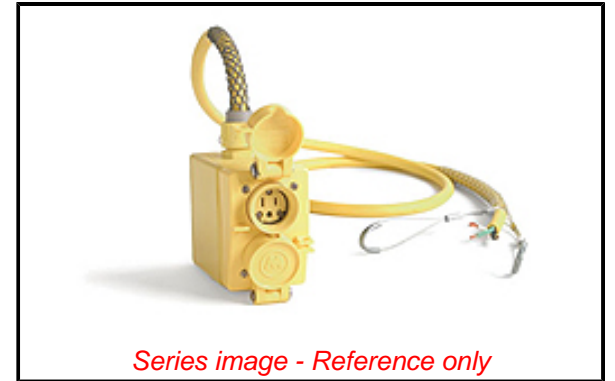

PLEASE CHECK WWW.MOLEX.COM FOR LATEST PART INFORMATION

Part Number: [1301350322](#)
Status: **Active**
Overview: [Outlet Boxes](#)
Description: Watertite Multiple Outlet Pendant Box, (2) NEMA L5-15 Duplex with Flip Lids, 1.83m (6.0') Cord Length, 12/3 SOOW Cord, Double Eye Wire Mesh Support Grip

Documents:

[Brochure (PDF)](#)

[RoHS Certificate of Compliance (PDF)](#)

General

Product Family	Power Distribution
Series	130135
Enclosure Rating	NEMA 4
GFCI Reset	N/A
Mounting Style	Portable
Open Neutral Relay	N/A
Overview	Outlet Boxes
Product Name	Watertite
Receptacle Type	Duplex
Taxonomy	Power Distribution
Type	Multiple Outlet Box
UPC	78678828546

Physical

Cord Diameter	13.59mm (.535")
Cord Grip Body Size	F3 3/4"
Cord Length	1.83m (6.0')
Feed-Thru	No
Flip Lid	Yes
Material - Housing	Rubber
Net Weight	2.295/kg
Number of Receptacles	2
Packaging Type	Carton

Electrical

Cord Type	14/3 SOOW
Current - Maximum per Contact	15.0A
GFCI	No
Ground Continuity Monitor	No
NEMA Configuration	NEMA L5-15
Voltage - Maximum	N/A

Material Info

Engineering Number	75W47L143

EU ELV

Not Relevant

EU RoHS

Not Relevant

REACH SVHC

Not Reviewed

Halogen-Free

Status

Not Reviewed

For more information, please visit [Contact US](#)

China ROHS

Not Relevant

ELV

Not Relevant

RoHS Phthalates

Not Reviewed

Search Parts in this Series

[130135](#) Series