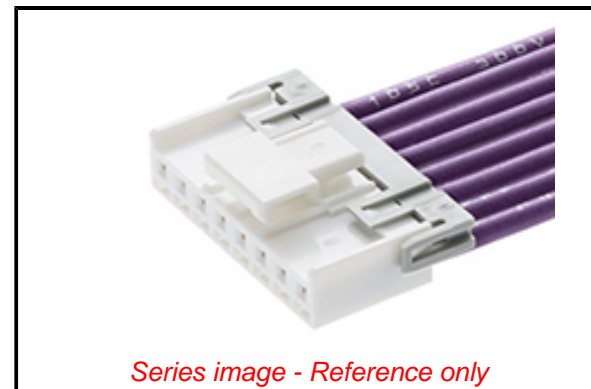

PLEASE CHECK WWW.MOLEX.COM FOR LATEST PART INFORMATION

Part Number: [0151370702](#)
Status: **Active**
Overview: [Mini-Lock Wire-to-Board Connector System](#)
Description: Mini-Lock-to-Mini-Lock Off-the-Shelf (OTS) Cable Assembly, 2.50mm Pitch, Female-Female, Single Row, 150.00mm Length, 7 Circuits, Natural

Documents:

3D Model	Datasheet (PDF)
Drawing (PDF)	RoHS Certificate of Compliance (PDF)
3D Model (PDF)	

General

Product Family	Cable Assemblies
Series	15137
Application	Signal, Wire-to-Board
Assembly Configuration	Dual Ended Connectors
Connector to Connector	Mini-Lock-to-Mini-Lock
Overmolded	No
Overview	Mini-Lock Wire-to-Board Connector System
Product Name	Mini-Lock
Taxonomy	Power and Signal Cable Assembl
Type	Discrete Wire Assembly
UPC	191128925563

Physical

Cable Length	150.00mm
Circuits (Loaded)	7
Color - Resin	Natural
Gender	Female-Female
Material - Metal	Copper Alloy
Material - Plating Mating	Matte Tin
Material - Plating Termination	Matte Tin
Material - Resin	Polyester
Net Weight	8.600/g
Number of Rows	1
Packaging Type	Bag
Pitch - Mating Interface	2.50mm
Plating min - Mating	0.889µm
Single Ended	No
Termination Interface: Style	Crimp or Compression
Wire Size AWG	22
Wire/Cable Type	UL 1061

Electrical

Current - Maximum per Contact	3.5A
Voltage - Maximum	250V AC (RMS)/DC

Material Info

Reference - Drawing Numbers

Sales Drawing	151370700-000

Series image - Reference only

EU ELV

Not Relevant

EU RoHS

Compliant

REACH SVHC

Not Contained Per -
D(2022)4187-DC (10
June 2022)

Halogen-Free

Status

Not Low-Halogen

For more information, please visit [Contact US](#)

China ROHS

ELV

RoHS Phthalates

China RoHS

Green Image

Not Relevant

Not Contained

Search Parts in this Series

[15137 Series](#)

Mates With

[Mini-Lock Vertical Potting Header 53517](#)