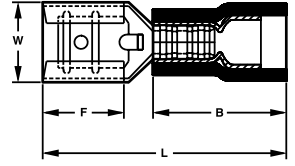

## Vinyl Insulated Female Disconnect Dimensions

Wire Range (AWG)	Wire Range (mm <sup>2</sup> )	Tab Size (in.)	Tab Size (mm)	Max. Wire Ins. Dia. (in.)	Max Wire Ins. Dia. (mm)	Dimensions (in.)				Dimensions (mm)				Cat. No
						L	B	W	F	L	B	W	L	
22-18	0.5 - 1.0	.110 x .020	2.8 x 0.5	.150	3.8	.728	.413	.126	.256	18.5	10.5	3.2	6.5	<b>83-9511</b>
16-14	1.5 - 2.5	.110 x .020	2.8 x 0.5	.185	4.7	.748	.413	.126	.256	19.0	10.5	3.2	6.5	<b>83-9521</b>
22-18	0.5 - 1.0	.187 x .020	4.75 x 0.5	.150	3.8	.764	.413	.197	.252	19.4	10.5	5.0	6.4	<b>83-9541</b>
16-14	1.5 - 2.5	.187 x .020	4.75 x 0.5	.185	4.7	.764	.413	.197	.252	19.4	10.5	5.0	6.4	<b>82-9551</b>
22-18	0.5 - 1.0	.250 x .032	6.35 x 0.8	.150	3.8	.819	.413	.260	.287	20.8	10.5	6.6	7.3	<b>83-9571</b>
16-14	1.5 - 2.5	.250 x .032	6.35 x 0.8	.185	4.7	.819	.413	.260	.287	20.8	10.5	6.6	7.3	<b>83-9581</b> <b>84-9581</b>
14-12	2.5-4.0	.250 x .032	6.35 x 0.8	.244	6.2	.917	.512	.260	.287	23.3	13.0	6.6	7.3	<b>83-9591</b>
12-10	4.0 - 6.0	.250 x .032	6.35 x 0.8	.244	6.2	.917	.512	.260	.287	23.3	13.0	6.6	7.3	<b>83-9601</b>