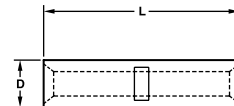

Non-Insulated Butt Splice Dimensions

Wire Range (AWG)	Wire Range (mm ²)	Dimensions (in.)		Dimensions (mm)		Cat. No
		L	D	L	D	
22-18	0.5-1.0	.591	.130	15.0	3.3	83-9001
16-14	1.5-2.5	.591	.154	15.0	3.9	83-9011 84-9011
12-10	4.0-6.0	.591	.213	15.0	5.4	83-9021 84-9021
8	8.0	.827	.276	21.0	7.0	83-9031 84-9031
6	14.0	1.024	.350	26.0	8.9	83-9041
4	22.0	1.142	.445	29.0	11.3	83.9051