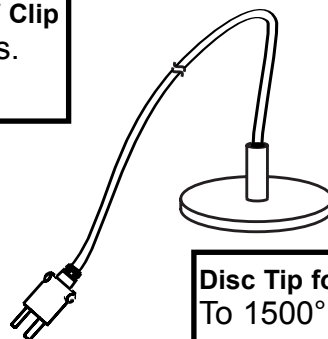

NEW PRODUCTS

K-type thermocouples

ATC1

Pipe Clamp
Measure suction line
pipes to 1.25" diameter.

ATC3

Premium Pipe Clamp
Very fast pipe temp
measurements.

ATWB1

Wet Bulb with Clip
Best way to get wet
bulb temperatures.

ATA1

Bead Tip with Clip
Stays where you put it.

ATAF1

Hi Temp Bead Tip w/ Clip
To 900°F for ovens.

"Wrap-tab"
plug for
lead
storage.

ATR1

4.5" Piercing w/ Handle
NSF rated for foods.

ATS1

Disc Tip for Surfaces
To 1500°F for grilles.