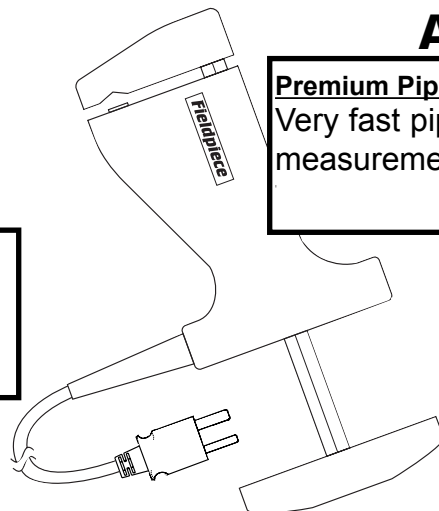

NEW PRODUCTS

K-type thermocouples

ATC1

Pipe Clamp
Measure suction line
pipes to 1.25" diameter.

ATC3

Premium Pipe Clamp
Very fast pipe temp
measurements.

ATWB1

Wet Bulb with Clip
Best way to get wet
bulb temperatures.

ATA1

Bead Tip with Clip
Stays where you put it.

ATAF1

Hi Temp Bead Tip w/ Clip
To 900°F for ovens.

"Wrap-tab"
plug for
lead
storage.

ATR1

4.5" Piercing w/ Handle
NSF rated for foods.

ATS1