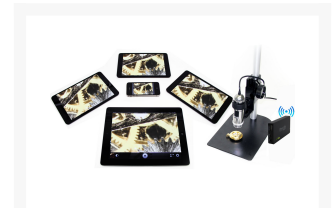

WF-10

\$199

Product Images

Description

The WF-10 Connect allows compatible Dino-Lite USB models to be used wirelessly in connection with an iOS (iPhone/iPad) or Android app on any tablet, smartphone, or even in the DinoCapture software for Windows computers. The WiFi streamer is ideal for field work or presentations and can stream from one Dino-Lite to multiple devices. When using the iOS app or DinoCapture, users can perform measurements and take advantage of the automatic magnification reading (AMR) with compatible Dino-Lite AMR and measurement models. The WF-10 has a replaceable battery and can be used anywhere to create a WiFi signal for streaming the Dino-Lite live images. The free DinoConnect App for WF-10 can be downloaded from the App Store or Google Play.

- Compatibility Details: [WF-10 Compatibility Chart](#)
- How to use WF-10 with DinoCapture: [Support Article](#)

*For new "AF" modular models see the [WF-20](#)

Warranty Period	1 year
Manufactured in	Taiwan
Service & Support	U.S. (www.dinolite.us) English & Spanish
Regulatory Approval	CE, FCC
Dimensions	12.1cm (W) x 5.5cm (L) x 1.6cm (H)
Weight	112g (with battery)
Compatible with	AM/AD4xxx (R4) & AM/AD7xxx (R4) series, Dino-Lite Edge Series
Package Includes	Wireless adapter, AC adapter