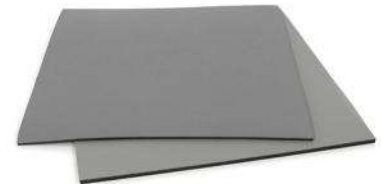

STATIC SOLUTIONS WITH SAVINGS

FIELD KIT
STANDARD

Standard Field Kit
B1724 24" x 24" red field kit
B1725 24" x 24" blue field kit

Pocket Field Kit
B1715 15" x 20" pocket field kit

Field Kit w/ pouch
B1822 18" x 22" red field kit w/ pouch

Features: Designed as a portable ESD safe work surface, Botron's Field Kits come with adjustable ESD wrist strap and dual ground coil cord. Offered in three styles; the standard kit with two pouches, pocket kit for ultra portability, and the pouch kit for organized storage. All Field Kits are made of dissipative vinyl and meet S20.20, Mil -1686 & HDBK - 263 standards.

FK	Thickness	Top	Bottom	RTT	RTG
	.018"	<10 ⁸	--	10 ⁶ - 10 ⁸	--

**PORTABLE ESD
SAFE SURFACE**

WORKSTATION KIT
ESD SAFE

Features: Botron has made it easy to set up an ESD safe workstation with our new Workstation In A Box. Everything you need in one box, offered with either a 2' x 3' or 2' x 4' table mat and a 3' x 5' floor mat (available in three different materials). Choose from any type of the following floor matting: .080" two layer premium gray rubber, .080" solid black rubber or 1/8" V-Groove. Included in each kit is an adjustable wrist strap set (B9008), floor mat ground (B9701) and a 10' long common point ground (B9703).