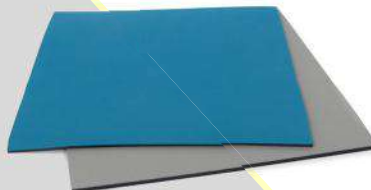

ESD Safe Workstation Kit
B6123KIT 2' X 3' blue .060 rubber table mat & 3' x 5' gray .080 rubber floor mat
B6124KIT 2' X 4' blue .060 rubber table mat & 3' x 5' gray .080 rubber floor mat