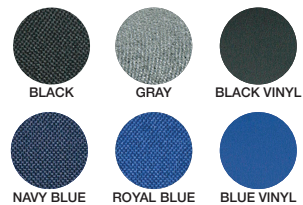

UPHOLSTERY OPTIONS

STANDARD

CR & ESD/CR

BUILT TO ORDER

Each chair is configured to your exact specifications – choice of upholstery, arms, tilt, height range, base style, and glides/caster options.