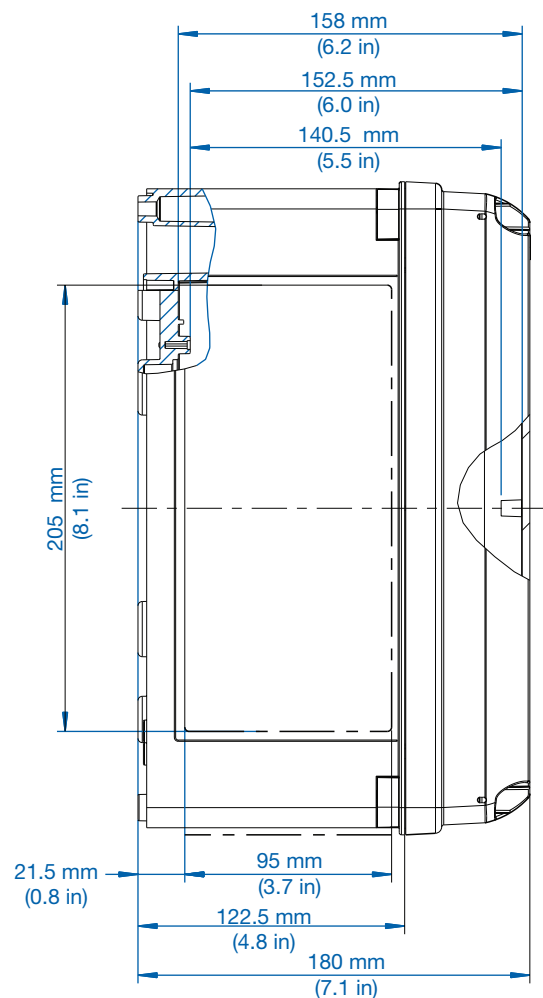

Size: 300 x 300 x 180 mm
 11.8 x 11.8 x 7.1 in

Dimensions

See pages 19-24 for accessories.

Cat No. 700-733
GEOS-L 3030-22-o
with grey cover

Cat No. 701-733
GEOS-L 3030-22-to
with transparent cover

Description

Size: 300 x 400 x 180 mm
 11.8 x 15.7 x 7.1 in

Dimensions

See pages 19-24 for accessories.

Cat No. 700-734
GEOS-L 3040-22-o
with grey cover

Cat No. 701-734
GEOS-L 3040-22-to
with transparent cover

Description

Size: 400 x 500 x 226 mm

15.7 x 19.7 x 8.9 in

Dimensions

See pages 19-24 for accessories.

Cat No. 710-433
GEOS-S 3030-18-o
with grey cover

Cat No. 711-433
GEOS-S 3030-18-to
with transparent cover

Description

without door, with frame

Size: 400 x 500 x 226 mm

15.7 x 19.7 x 8.9 in

See pages 19-22 and 25-26 for accessories.