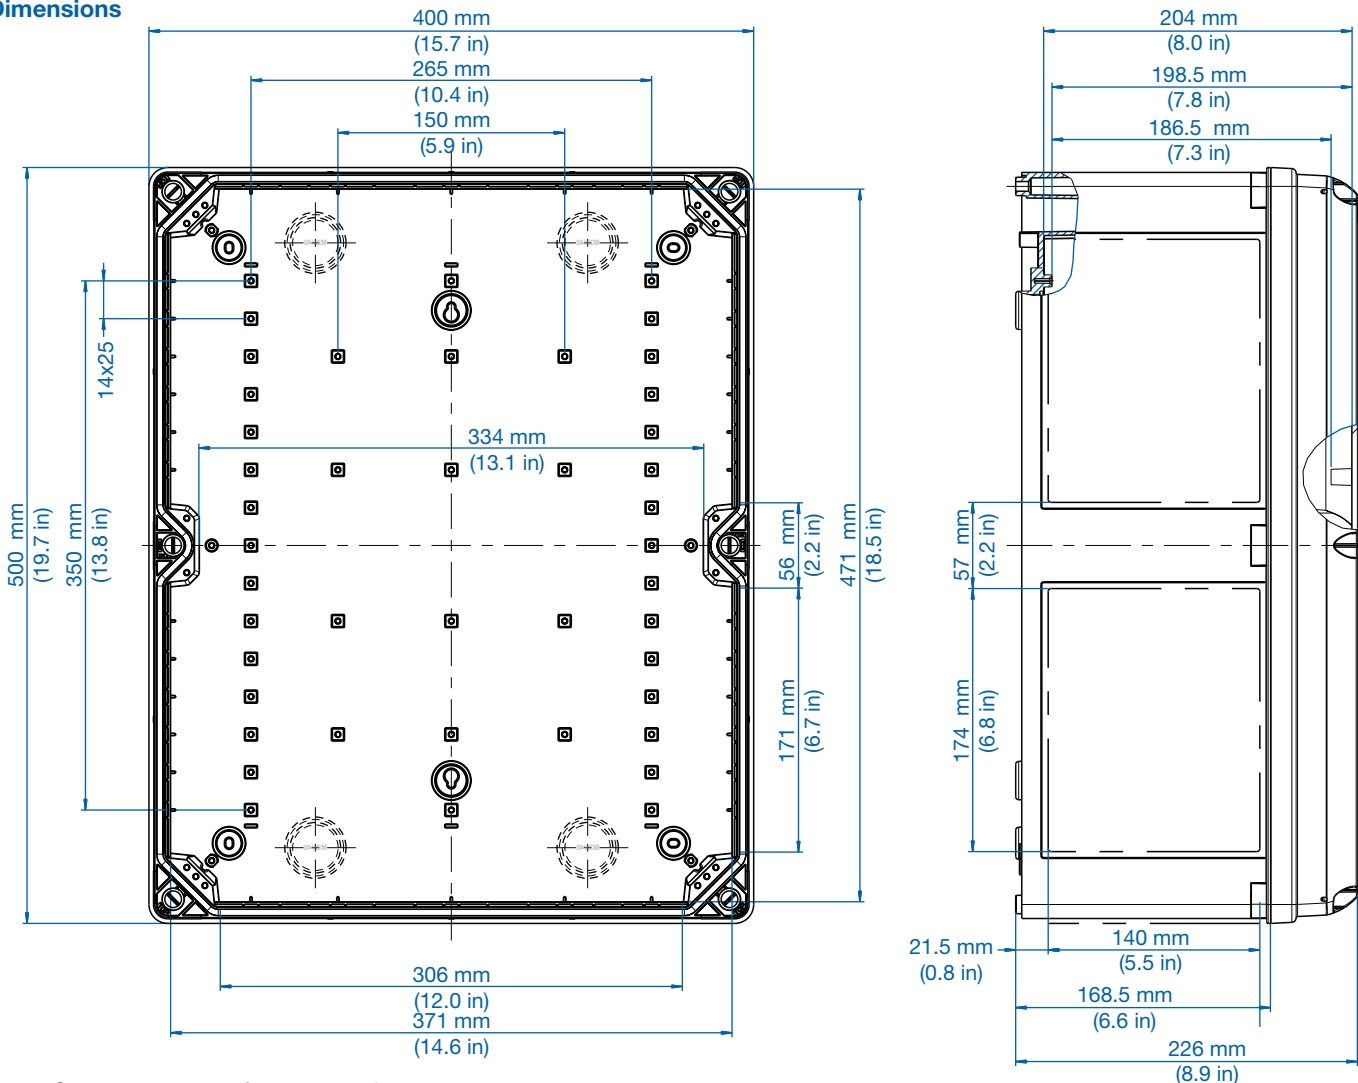

Size: 300 x 300 x 180 mm
 11.8 x 11.8 x 7.1 in

Dimensions

See pages 19-24 for accessories.

Cat No. 700-733
GEOS-L 3030-22-o
with grey cover

Cat No. 701-733
GEOS-L 3030-22-to
with transparent cover

Description

Size: 300 x 400 x 180 mm
 11.8 x 15.7 x 7.1 in

Dimensions

See pages 19-24 for accessories.

Cat No. 700-734
GEOS-L 3040-22-o
with grey cover

Cat No. 701-734
GEOS-L 3040-22-to
with transparent cover

Description

Size: 400 x 500 x 226 mm

15.7 x 19.7 x 8.9 in

Dimensions

See pages 19-24 for accessories.

Cat No. 710-433
GEOS-S 3030-18-o
with grey cover

Cat No. 711-433
GEOS-S 3030-18-to
with transparent cover

Description

Size: 300 x 300 x 180 mm
11.8 x 11.8 x 7.1 in

Dimensions

without door, with frame

See pages 19-22 and 25-26 for accessories.

Cat No. 710-733
GEOS-S 3030-22-o
with grey cover

Cat No. 711-733
GEOS-S 3030-22-to
with transparent cover