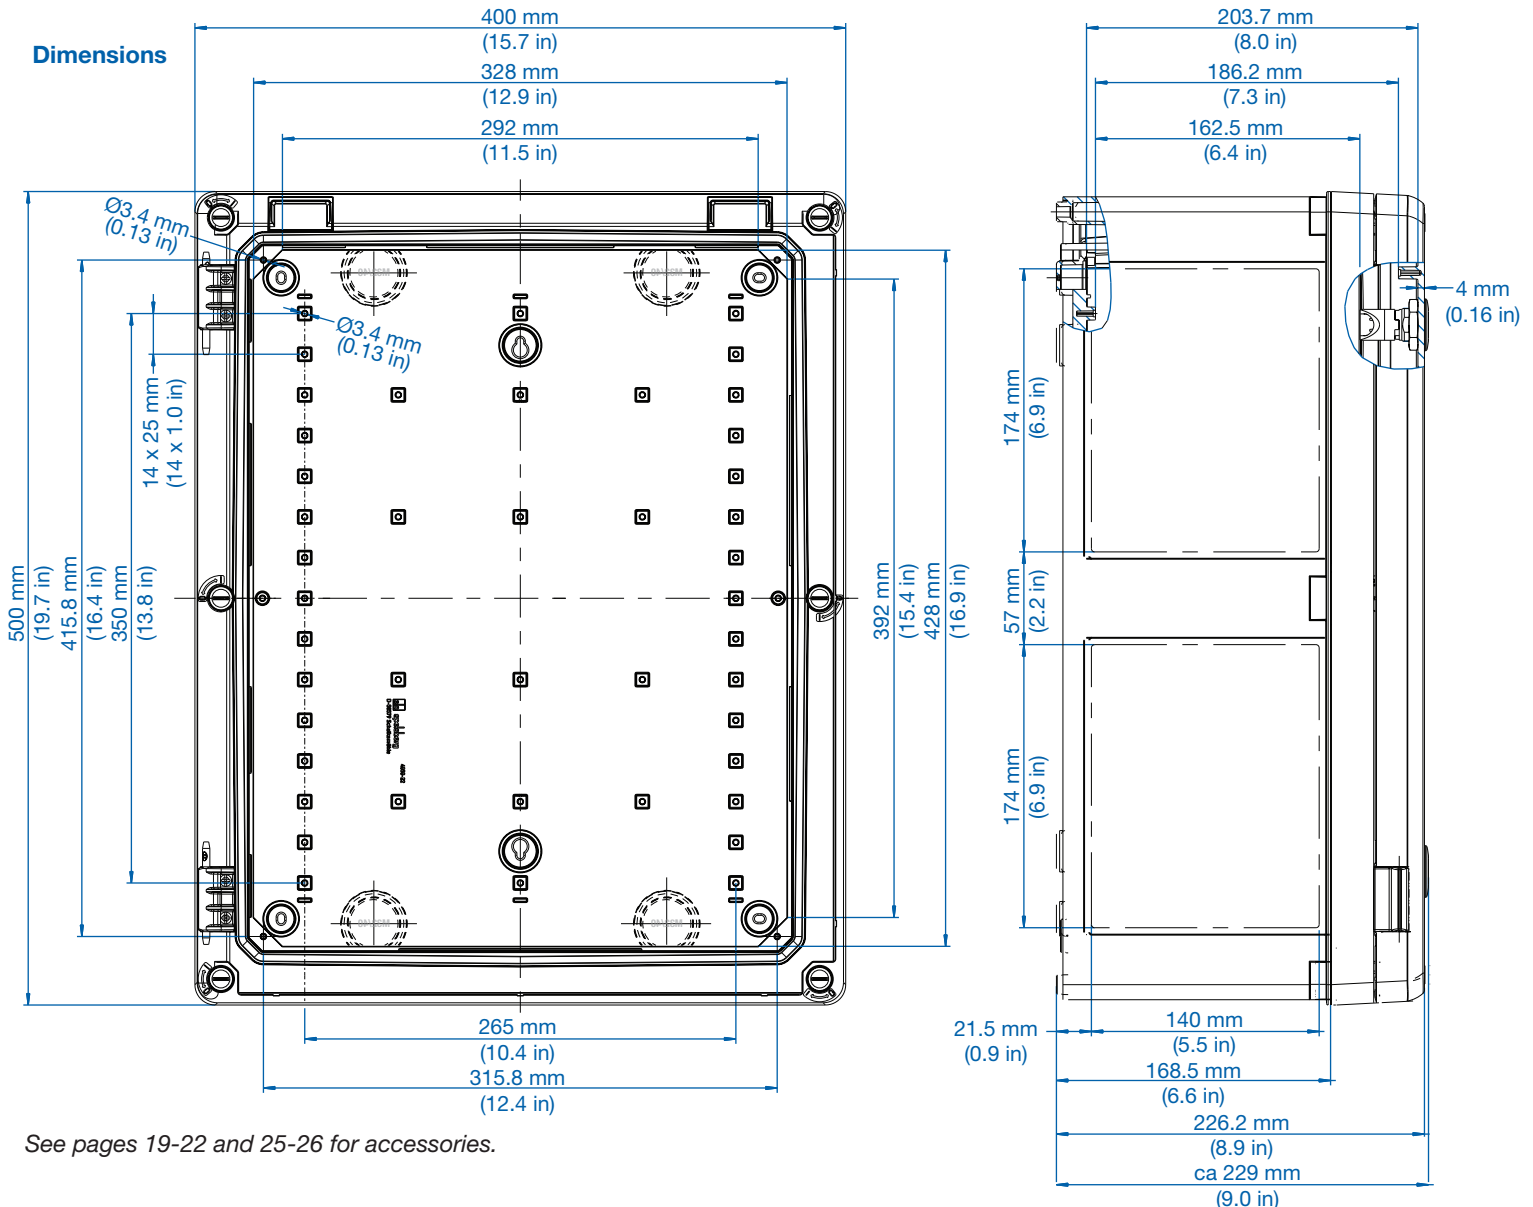

Size: 300 x 300 x 180 mm
 11.8 x 11.8 x 7.1 in

Dimensions

See pages 19-24 for accessories.

Cat No. 700-733
GEOS-L 3030-22-o
with grey cover

Cat No. 701-733
GEOS-L 3030-22-to
with transparent cover

Description

Size: 300 x 400 x 180 mm

11.8 x 15.7 x 7.1 in

without door, with frame

Dimensions

See pages 19-22 and 25-26 for accessories.

Cat No. 710-734
GEOS-S 3040-22-o
with grey cover

Cat No. 711-734
GEOS-S 3040-22-to
with transparent cover

Size: 300 x 400 x 226 mm

11.8 x 15.7 x 8.9 in

without door, with frame

Dimensions

See pages 19-22 and 25-26 for accessories.

Cat No. 710-745
GEOS-S 4050-22-o
with grey cover

Cat No. 711-745
GEOS-S 4050-22-to
with transparent cover

without door, with frame

Size: 400 x 500 x 226 mm

15.7 x 19.7 x 8.9 in

See pages 19-22 and 25-26 for accessories.