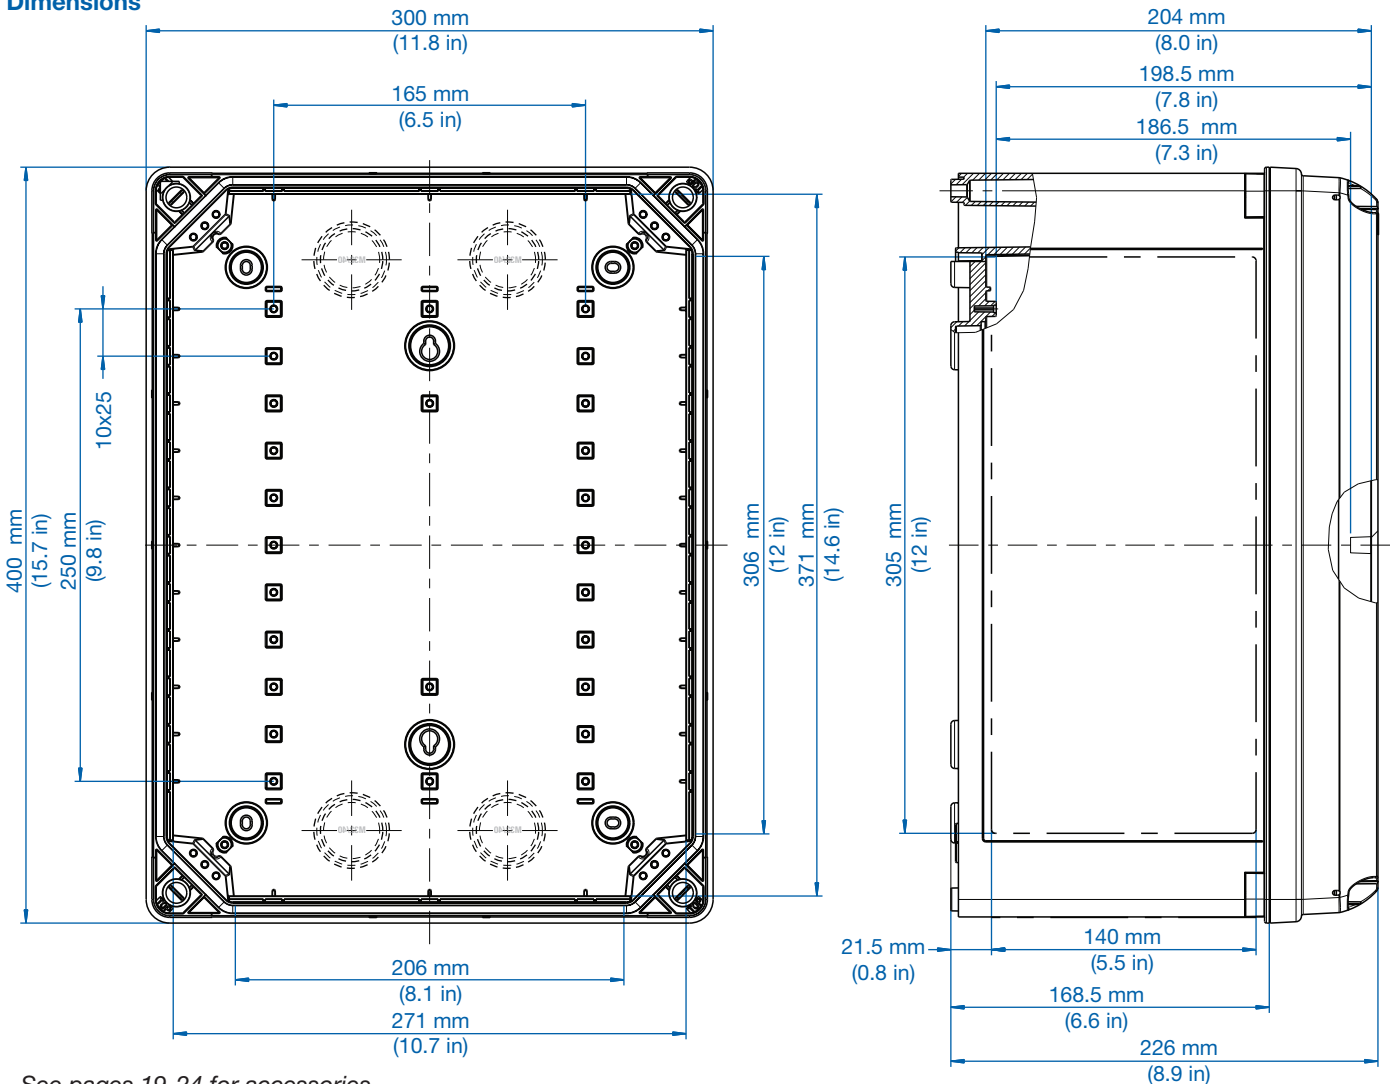

Dimensions

See pages 19-24 for accessories.