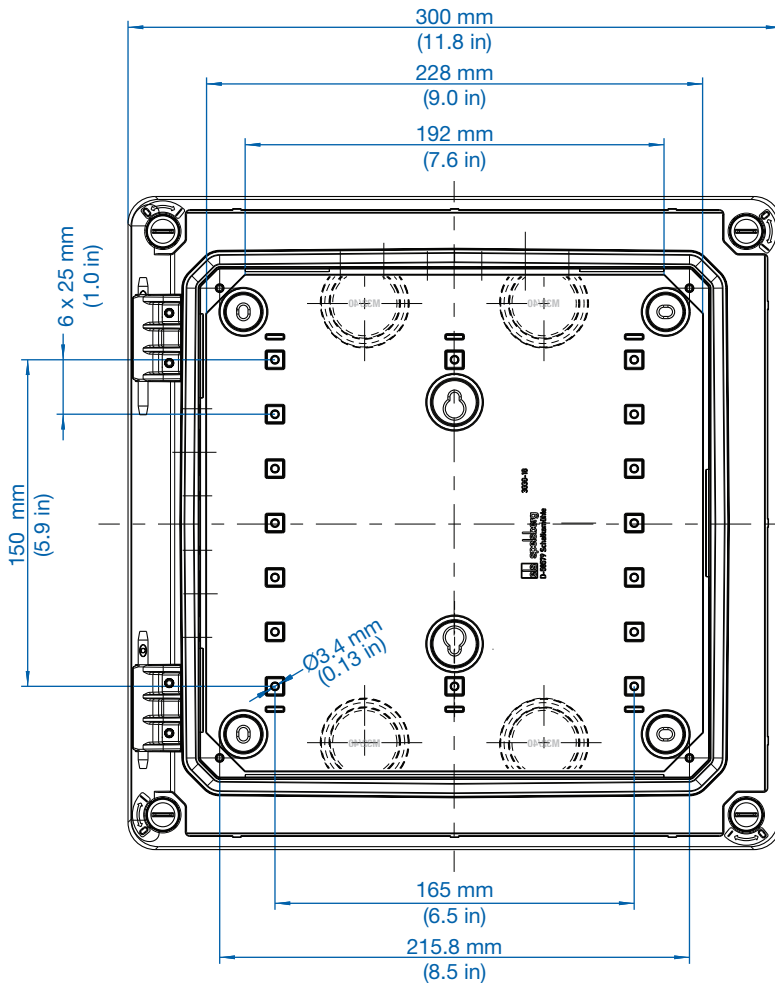

Size: 300 x 300 x 180 mm
 11.8 x 11.8 x 7.1 in

Dimensions

See pages 19-24 for accessories.

Cat No. 700-733
GEOS-L 3030-22-o
with grey cover

Cat No. 701-733
GEOS-L 3030-22-to
with transparent cover

Description

Size: 300 x 400 x 180 mm
 11.8 x 15.7 x 7.1 in

Dimensions

See pages 19-24 for accessories.

Cat No. 700-734
GEOS-L 3040-22-o
with grey cover

Cat No. 701-734
GEOS-L 3040-22-to
with transparent cover

Description

Size: 400 x 500 x 226 mm

15.7 x 19.7 x 8.9 in

Dimensions

See pages 19-24 for accessories.

Cat No. 710-433
GEOS-S 3030-18-o
with grey cover

Cat No. 711-433
GEOS-S 3030-18-to
with transparent cover

Description

Size: 300 x 300 x 180 mm
11.8 x 11.8 x 7.1 in

Dimensions

without door, with frame

See pages 19-22 and 25-26 for accessories.

Cat No. 710-733
GEOS-S 3030-22-o
with grey cover

Cat No. 711-733
GEOS-S 3030-22-to
with transparent cover