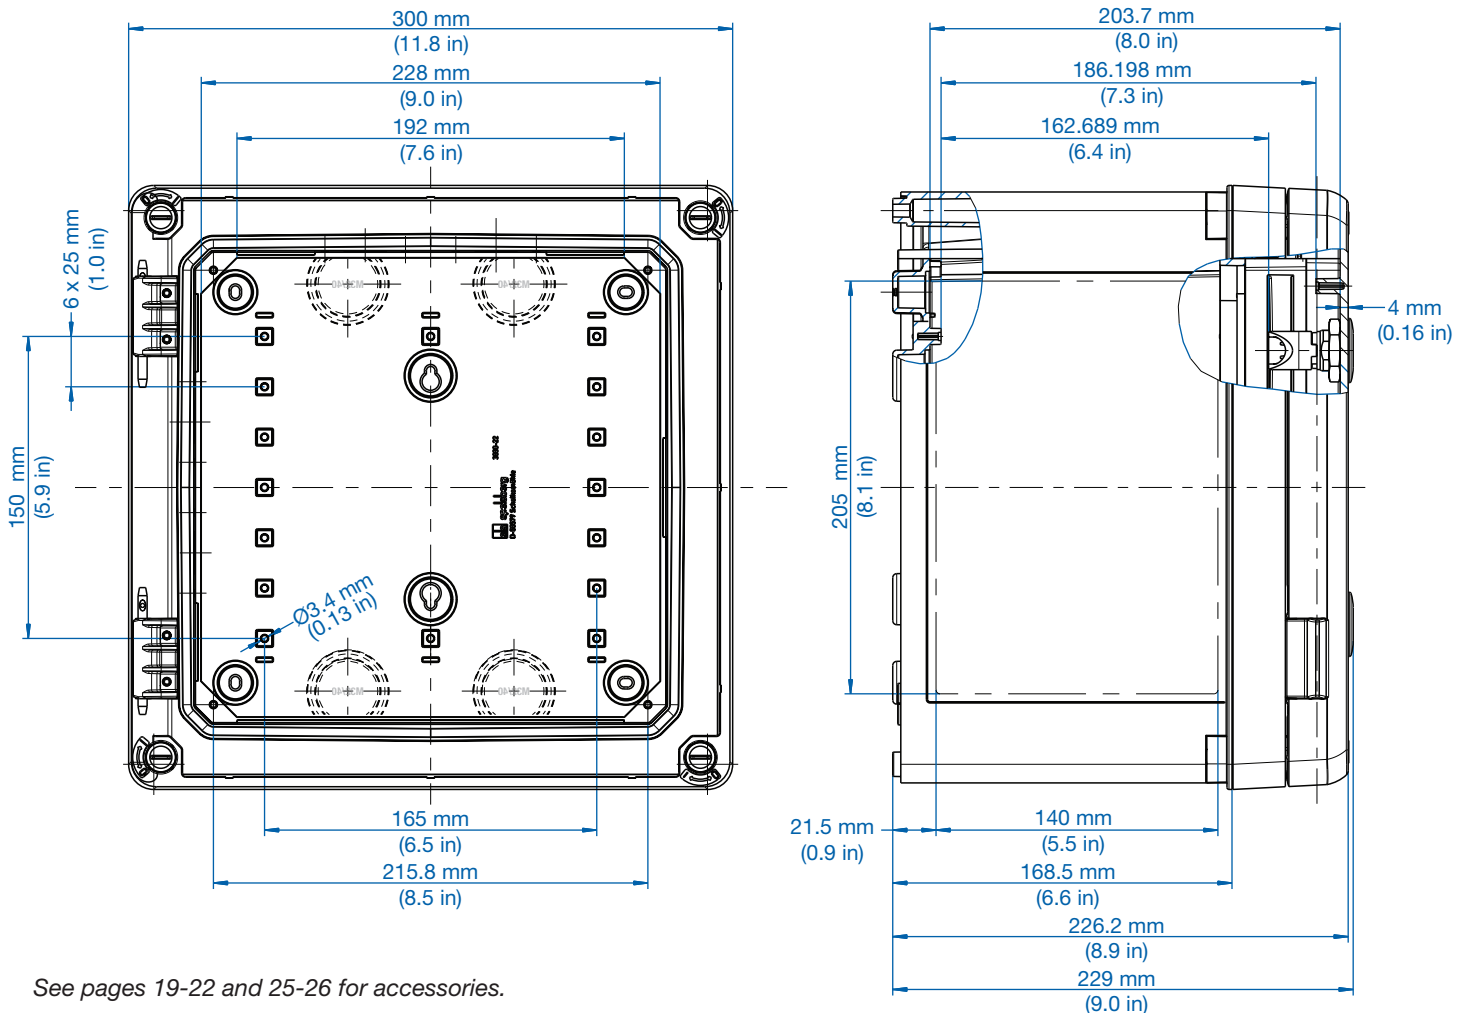

Size: 300 x 300 x 180 mm
 11.8 x 11.8 x 7.1 in

Dimensions

See pages 19-24 for accessories.

Cat No. 700-733
GEOS-L 3030-22-o
with grey cover

Cat No. 701-733
GEOS-L 3030-22-to
with transparent cover

Description

Size: 400 x 500 x 226 mm

15.7 x 19.7 x 8.9 in

Dimensions

See pages 19-24 for accessories.

Cat No. 710-433
GEOS-S 3030-18-o
with grey cover

Cat No. 711-433
GEOS-S 3030-18-to
with transparent cover

Description

Size: 300 x 300 x 226 mm

11.8 x 11.8 x 8.9 in

Dimensions

without door, with frame

See pages 19-22 and 25-26 for accessories.

Cat No. 710-434
GEOS-S 3040-18-o
with grey cover

Cat No. 711-434
GEOS-S 3040-18-to
with transparent cover

Size: 300 x 400 x 180 mm

11.8 x 15.7 x 7.1 in

without door, with frame

Dimensions

See pages 19-22 and 25-26 for accessories.

Cat No. 710-734
GEOS-S 3040-22-o
with grey cover

Cat No. 711-734
GEOS-S 3040-22-to
with transparent cover