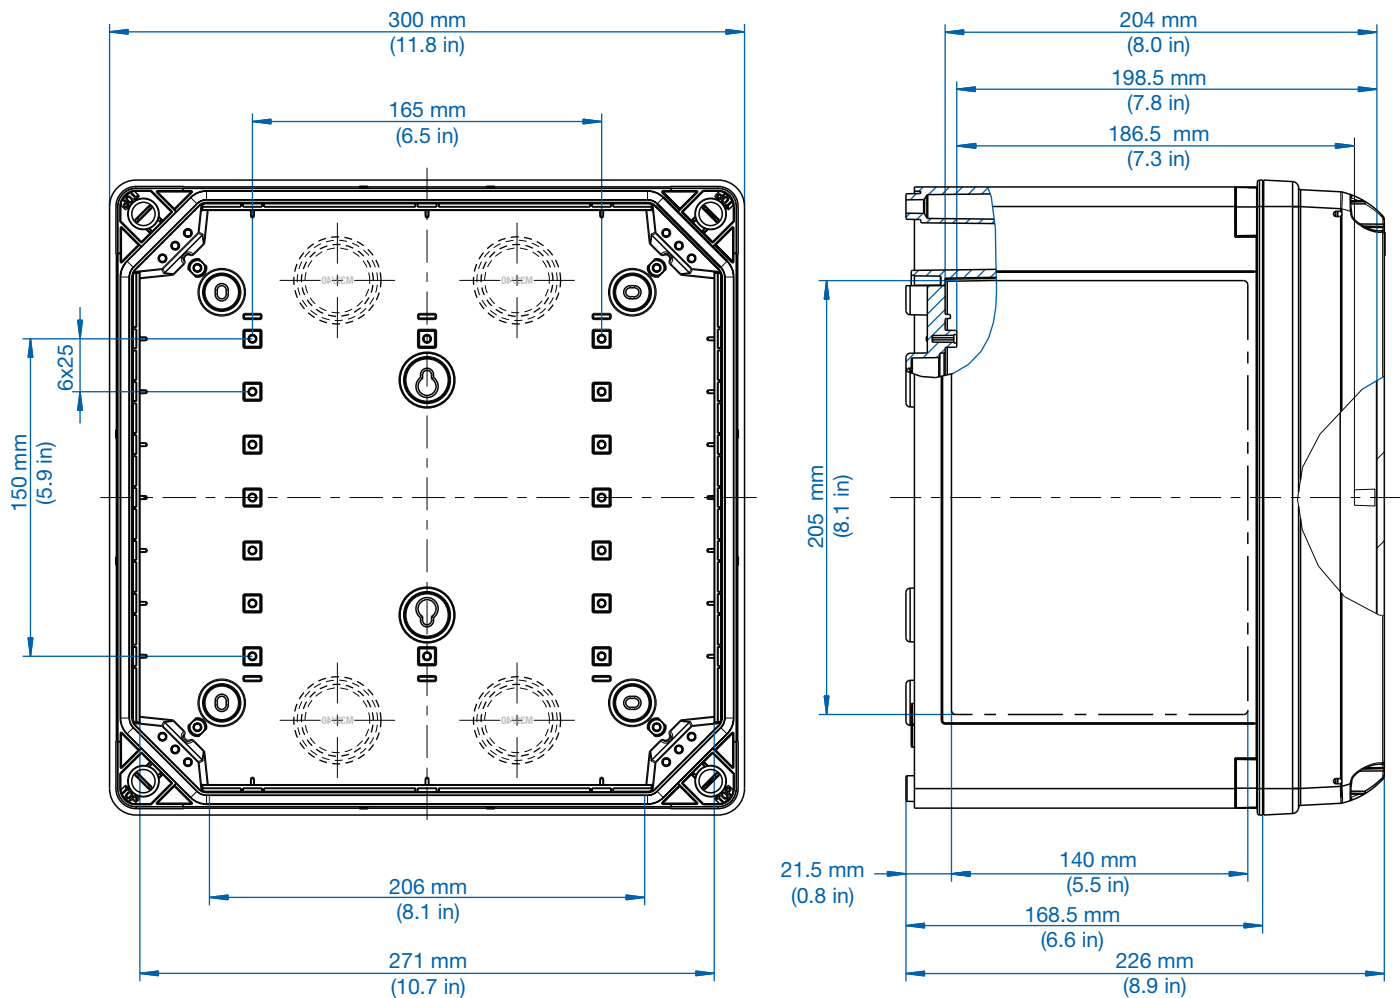

Size: 300 x 300 x 180 mm
 11.8 x 11.8 x 7.1 in

Dimensions

See pages 19-24 for accessories.

Cat No. 700-733
GEOS-L 3030-22-o
with grey cover

Cat No. 701-733
GEOS-L 3030-22-to
with transparent cover

Description

11.8 x 11.8 x 8.9 in

Dimensions

See pages 19-24 for accessories.

Cat No. 700-434
GEOS-L 3040-18-o
 with grey cover

Cat No. 701-434
GEOS-L 3040-18-to
 with transparent cover

Description

Empty enclosure - Industrial Quality, suitable for installation in harsh environments and in unprotected outdoor areas.
 Material: glass-fiber reinforced Polycarbonate, grey, similar to RAL 7035.

Size: 300 x 400 x 180 mm
 11.8 x 15.7 x 7.1 in

Dimensions

See pages 19-24 for accessories.

Cat No. 700-734
GEOS-L 3040-22-o
with grey cover

Cat No. 701-734
GEOS-L 3040-22-to
with transparent cover

Description

Size: 400 x 500 x 226 mm

15.7 x 19.7 x 8.9 in

Dimensions

See pages 19-24 for accessories.

Cat No. 710-433
GEOS-S 3030-18-o
with grey cover

Cat No. 711-433
GEOS-S 3030-18-to
with transparent cover

Description