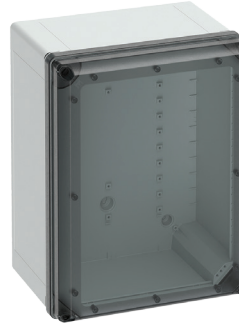

Cat No. 700-433
GEOS-L 3030-18-o
 with grey cover

Cat No. 701-433
GEOS-L 3030-18-to
 with transparent cover

Description

Empty enclosure - Industrial Quality, suitable for installation in harsh environments and in unprotected outdoor areas.
 Material: glass-fiber reinforced Polycarbonate, grey, similar to RAL 7035.

11.8 x 11.8 x 8.9 in

Dimensions

See pages 19-24 for accessories.

Cat No. 700-434
GEOS-L 3040-18-o
 with grey cover

Cat No. 701-434
GEOS-L 3040-18-to
 with transparent cover

Description

Empty enclosure - Industrial Quality, suitable for installation in harsh environments and in unprotected outdoor areas.
 Material: glass-fiber reinforced Polycarbonate, grey, similar to RAL 7035.

Size: 300 x 400 x 180 mm
 11.8 x 15.7 x 7.1 in

Dimensions

See pages 19-24 for accessories.

Cat No. 700-734
GEOS-L 3040-22-o
with grey cover

Cat No. 701-734
GEOS-L 3040-22-to
with transparent cover

Description

11.8 x 15.7 x 8.9 in

Dimensions

See pages 19-24 for accessories.

Cat No. 700-745
GEOS-L 4050-22-o
 with grey cover

Cat No. 701-745
GEOS-L 4050-22-to
 with transparent cover

Description

Empty enclosure - Industrial Quality, suitable for installation in harsh environments and in unprotected outdoor areas.
 Material: glass-fiber reinforced Polycarbonate, grey, similar to RAL 7035.