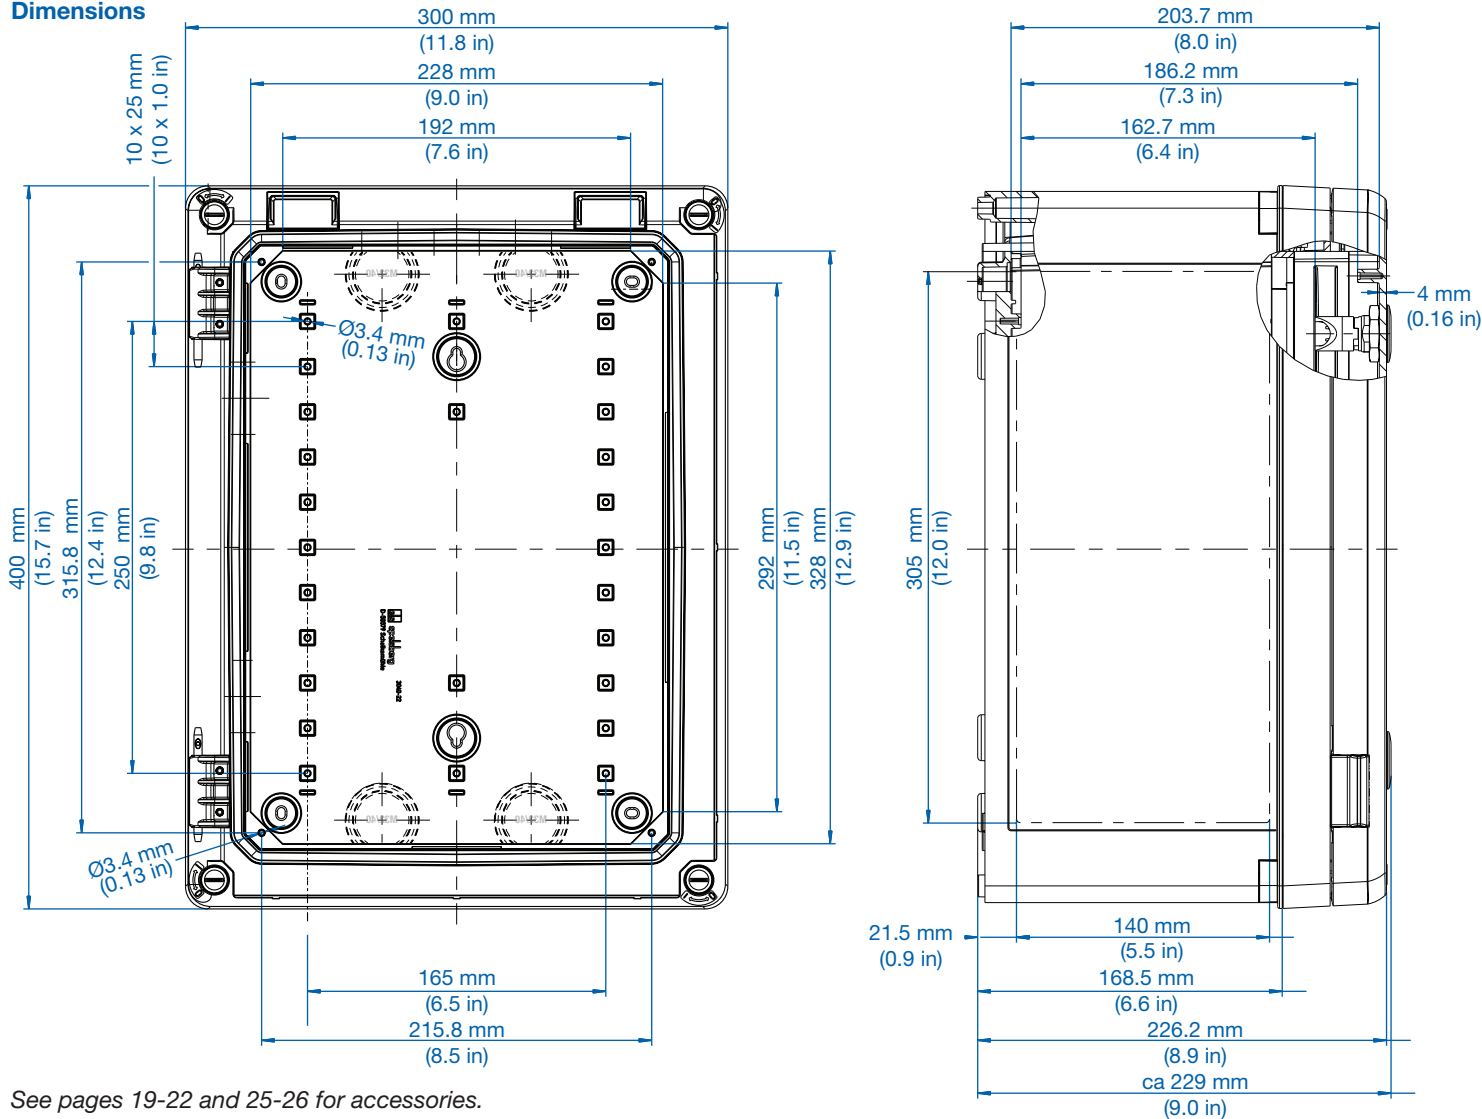

Size: 300 x 300 x 180 mm
 11.8 x 11.8 x 7.1 in

Dimensions

See pages 19-24 for accessories.

Cat No. 700-733
GEOS-L 3030-22-o
with grey cover

Cat No. 701-733
GEOS-L 3030-22-to
with transparent cover

Description

Size: 300 x 400 x 180 mm

11.8 x 15.7 x 7.1 in

without door, with frame

Dimensions

See pages 19-22 and 25-26 for accessories.

Cat No. 710-734
GEOS-S 3040-22-o
with grey cover

Cat No. 711-734
GEOS-S 3040-22-to
with transparent cover

Size: 300 x 400 x 226 mm

11.8 x 15.7 x 8.9 in

without door, with frame

Dimensions

See pages 19-22 and 25-26 for accessories.

Cat No. 710-745
GEOS-S 4050-22-o
with grey cover

Cat No. 711-745
GEOS-S 4050-22-to
with transparent cover

without door, with frame

Size: 400 x 500 x 226 mm

15.7 x 19.7 x 8.9 in

See pages 19-22 and 25-26 for accessories.