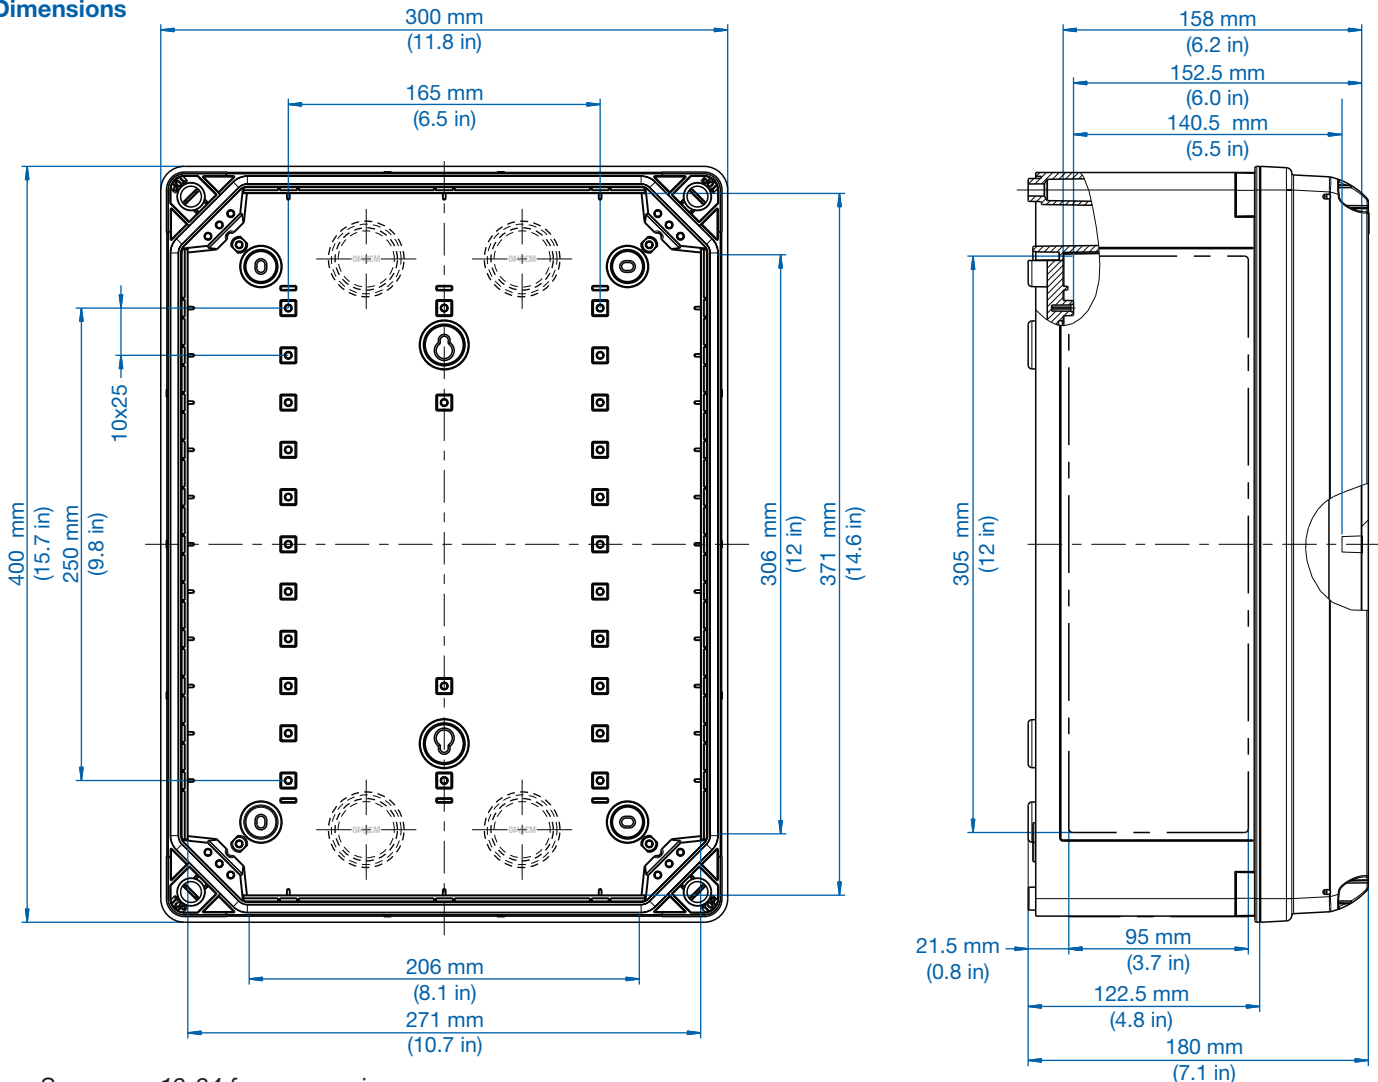

Size: 300 x 300 x 180 mm
 11.8 x 11.8 x 7.1 in

Dimensions

See pages 19-24 for accessories.

Cat No. 700-733
GEOS-L 3030-22-o
with grey cover

Cat No. 701-733
GEOS-L 3030-22-to
with transparent cover

Description

11.8 x 11.8 x 8.9 in

Dimensions

See pages 19-24 for accessories.

Cat No. 700-434
GEOS-L 3040-18-o
 with grey cover

Cat No. 701-434
GEOS-L 3040-18-to
 with transparent cover

Description

Empty enclosure - Industrial Quality, suitable for installation in harsh environments and in unprotected outdoor areas.
 Material: glass-fiber reinforced Polycarbonate, grey, similar to RAL 7035.

Size: 300 x 400 x 180 mm
 11.8 x 15.7 x 7.1 in

Dimensions

See pages 19-24 for accessories.

Cat No. 700-734
GEOS-L 3040-22-o
with grey cover

Cat No. 701-734
GEOS-L 3040-22-to
with transparent cover

Description

Size: 400 x 500 x 226 mm

15.7 x 19.7 x 8.9 in

Dimensions

See pages 19-24 for accessories.

Cat No. 710-433
GEOS-S 3030-18-o
with grey cover

Cat No. 711-433
GEOS-S 3030-18-to
with transparent cover

Description