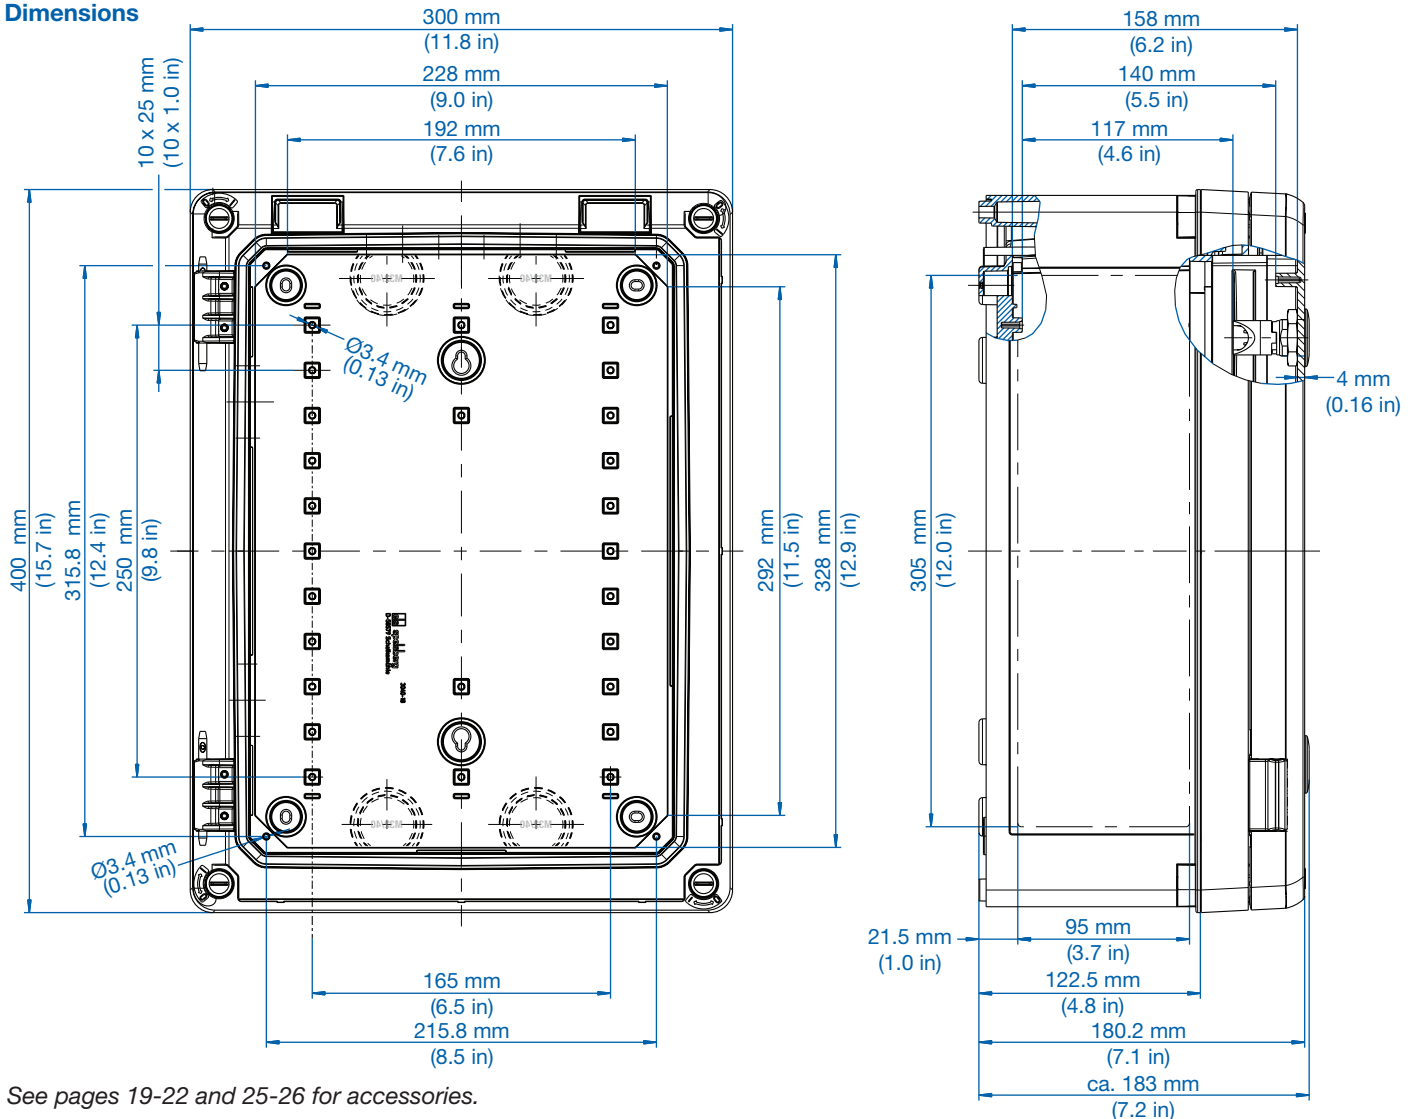

Size: 300 x 300 x 226 mm

11.8 x 11.8 x 8.9 in

Dimensions

without door, with frame

See pages 19-22 and 25-26 for accessories.

Cat No. 710-434
GEOS-S 3040-18-o
with grey cover

Cat No. 711-434
GEOS-S 3040-18-to
with transparent cover

Size: 300 x 400 x 180 mm

11.8 x 15.7 x 7.1 in

without door, with frame

Dimensions

See pages 19-22 and 25-26 for accessories.

Cat No. 710-734
GEOS-S 3040-22-o
with grey cover

Cat No. 711-734
GEOS-S 3040-22-to
with transparent cover

Size: 300 x 400 x 226 mm

11.8 x 15.7 x 8.9 in

without door, with frame

Dimensions

See pages 19-22 and 25-26 for accessories.

Cat No. 710-745
GEOS-S 4050-22-o
with grey cover

Cat No. 711-745
GEOS-S 4050-22-to
with transparent cover

without door, with frame

Size: 400 x 500 x 226 mm

15.7 x 19.7 x 8.9 in

See pages 19-22 and 25-26 for accessories.