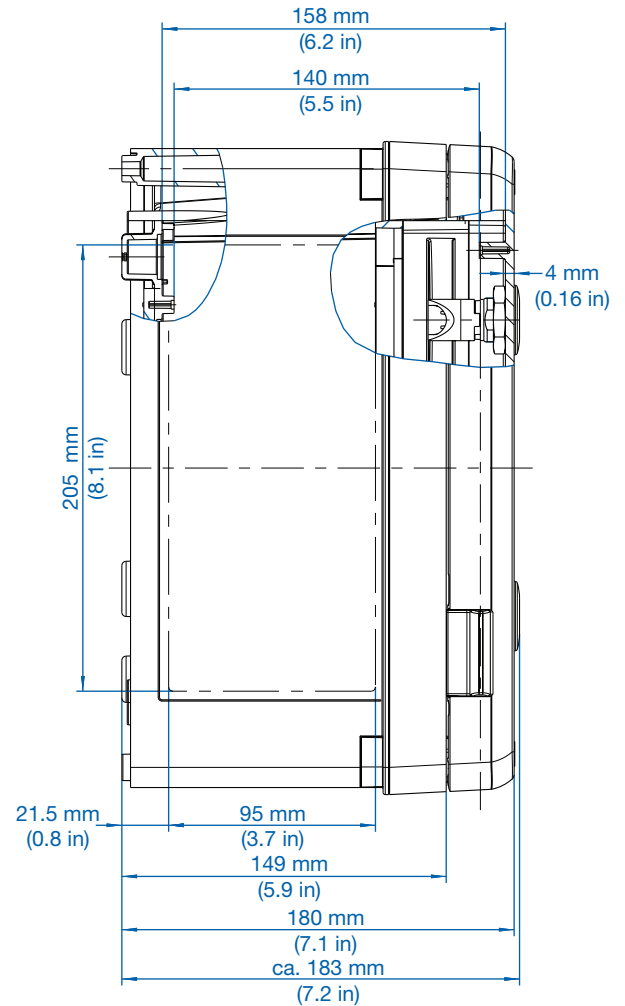

Size: 300 x 300 x 180 mm
 11.8 x 11.8 x 7.1 in

Dimensions

See pages 19-24 for accessories.

Cat No. 700-733
GEOS-L 3030-22-o
with grey cover

Cat No. 701-733
GEOS-L 3030-22-to
with transparent cover

Description

Size: 300 x 400 x 180 mm
 11.8 x 15.7 x 7.1 in

Dimensions

See pages 19-24 for accessories.

Cat No. 700-734
GEOS-L 3040-22-o
with grey cover

Cat No. 701-734
GEOS-L 3040-22-to
with transparent cover

Description

Size: 400 x 500 x 226 mm

15.7 x 19.7 x 8.9 in

Dimensions

See pages 19-24 for accessories.

Cat No. 710-433
GEOS-S 3030-18-o
with grey cover

Cat No. 711-433
GEOS-S 3030-18-to
with transparent cover

Description

Size: 300 x 300 x 180 mm
11.8 x 11.8 x 7.1 in

Dimensions

without door, with frame

See pages 19-22 and 25-26 for accessories.

Cat No. 710-733
GEOS-S 3030-22-o
with grey cover

Cat No. 711-733
GEOS-S 3030-22-to
with transparent cover