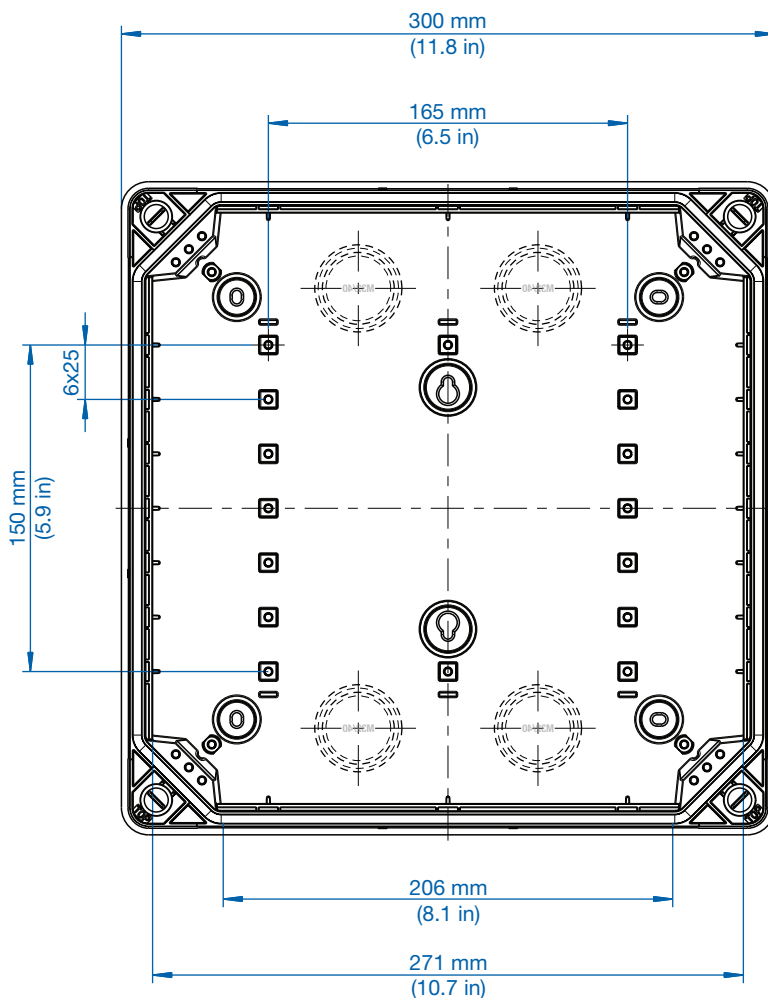

Size: 300 x 300 x 180 mm
 11.8 x 11.8 x 7.1 in

Dimensions

See pages 19-24 for accessories.

Cat No. 700-733
GEOS-L 3030-22-o
with grey cover

Cat No. 701-733
GEOS-L 3030-22-to
with transparent cover

Description

11.8 x 11.8 x 8.9 in

Dimensions

See pages 19-24 for accessories.

Cat No. 700-434
GEOS-L 3040-18-o
 with grey cover

Cat No. 701-434
GEOS-L 3040-18-to
 with transparent cover

Description

Empty enclosure - Industrial Quality, suitable for installation in harsh environments and in unprotected outdoor areas.
 Material: glass-fiber reinforced Polycarbonate, grey, similar to RAL 7035.

Size: 300 x 400 x 180 mm
 11.8 x 15.7 x 7.1 in

Dimensions

See pages 19-24 for accessories.

Cat No. 700-734
GEOS-L 3040-22-o
with grey cover

Cat No. 701-734
GEOS-L 3040-22-to
with transparent cover

Description

Size: 400 x 500 x 226 mm

15.7 x 19.7 x 8.9 in

Dimensions

See pages 19-24 for accessories.

Cat No. 710-433
GEOS-S 3030-18-o
with grey cover

Cat No. 711-433
GEOS-S 3030-18-to
with transparent cover

Description