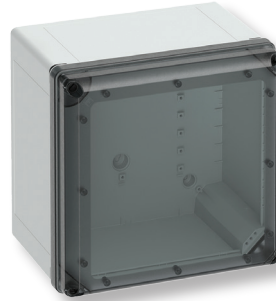

Cat No. 700-433
GEOS-L 3030-18-o
 with grey cover

Cat No. 701-433
GEOS-L 3030-18-to
 with transparent cover

Description

Empty enclosure - Industrial Quality, suitable for installation in harsh environments and in unprotected outdoor areas.
 Material: glass-fiber reinforced Polycarbonate, grey, similar to RAL 7035.

Size: 300 x 300 x 180 mm
 11.8 x 11.8 x 7.1 in

Dimensions

See pages 19-24 for accessories.

Cat No. 700-733
GEOS-L 3030-22-o
with grey cover

Cat No. 701-733
GEOS-L 3030-22-to
with transparent cover

Description

Empty enclosure - Industrial Quality, suitable for installation in harsh environments and in unprotected outdoor areas.

Material: glass-fiber reinforced Polycarbonate, grey, similar to RAL 7035.

Size: 300 x 300 x 226 mm

11.8 x 11.8 x 8.9 in

Dimensions

See pages 19-24 for accessories.

Cat No. 700-434
GEOS-L 3040-18-o
 with grey cover

Cat No. 701-434
GEOS-L 3040-18-to
 with transparent cover

Description

Empty enclosure - Industrial Quality, suitable for installation in harsh environments and in unprotected outdoor areas.
 Material: glass-fiber reinforced Polycarbonate, grey, similar to RAL 7035.